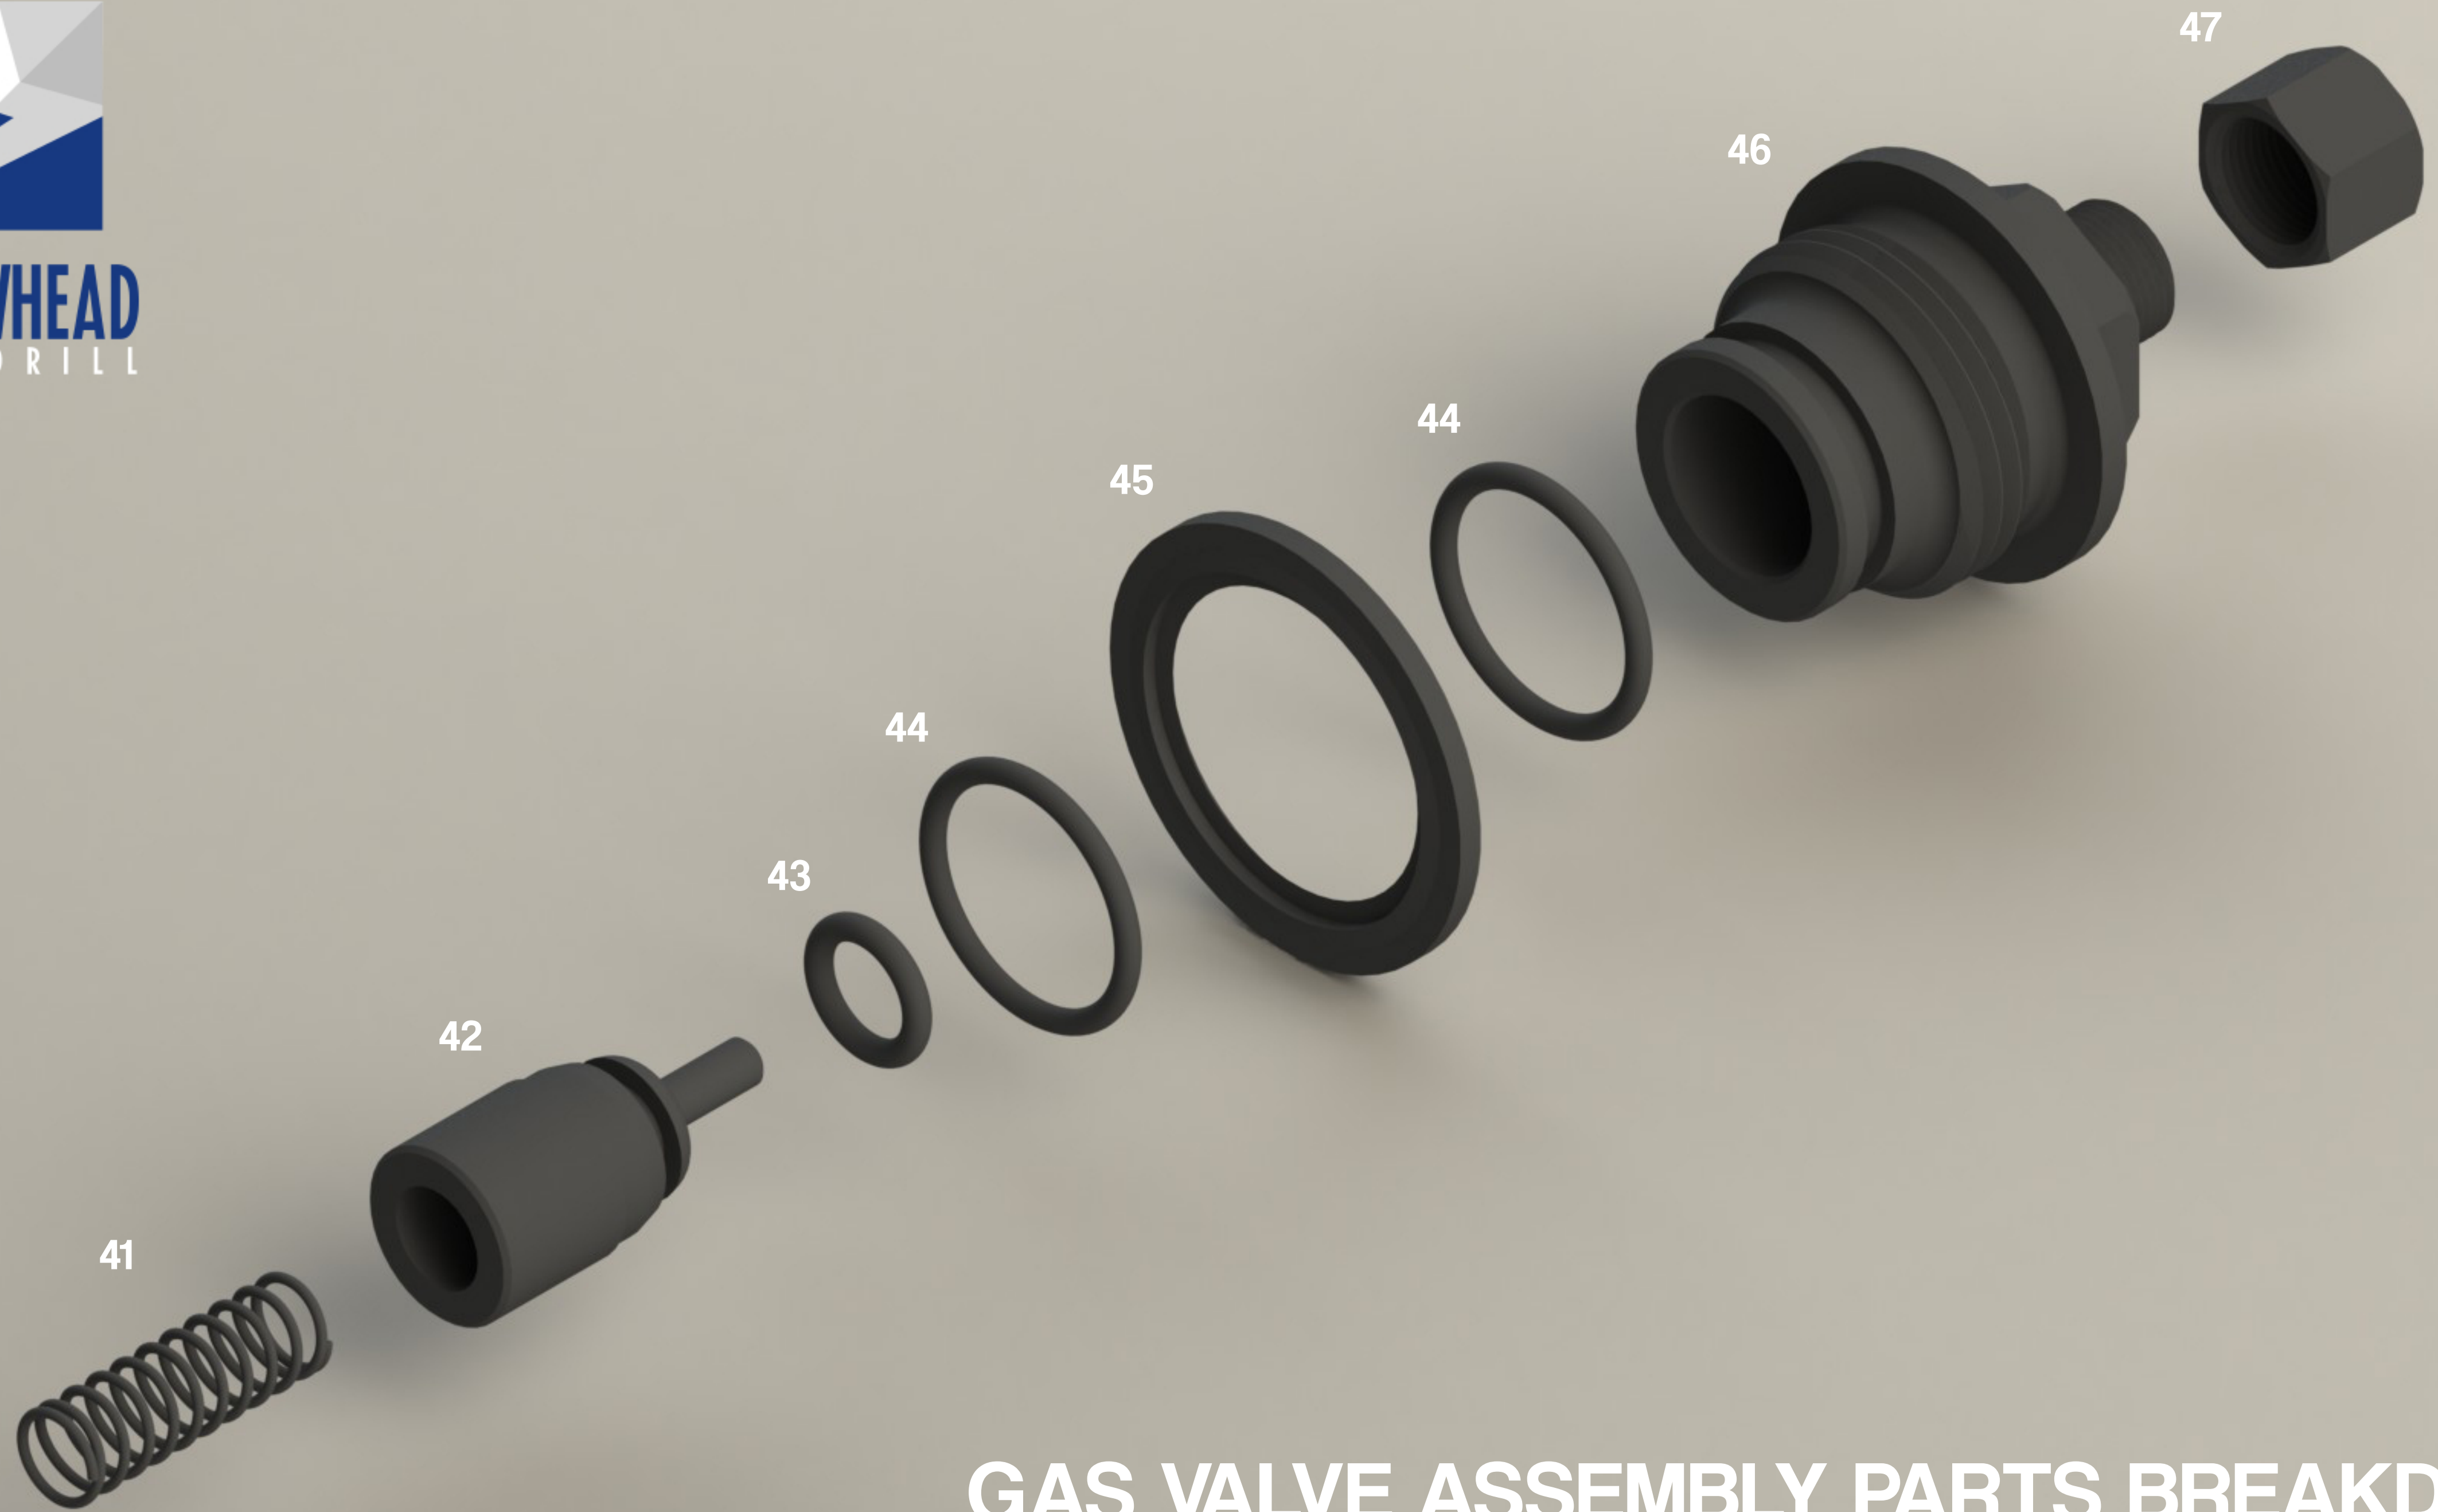

ARROWHEAD
ROCKDRILL

GAS VALVE ASSEMBLY PARTS BREAKDOWN