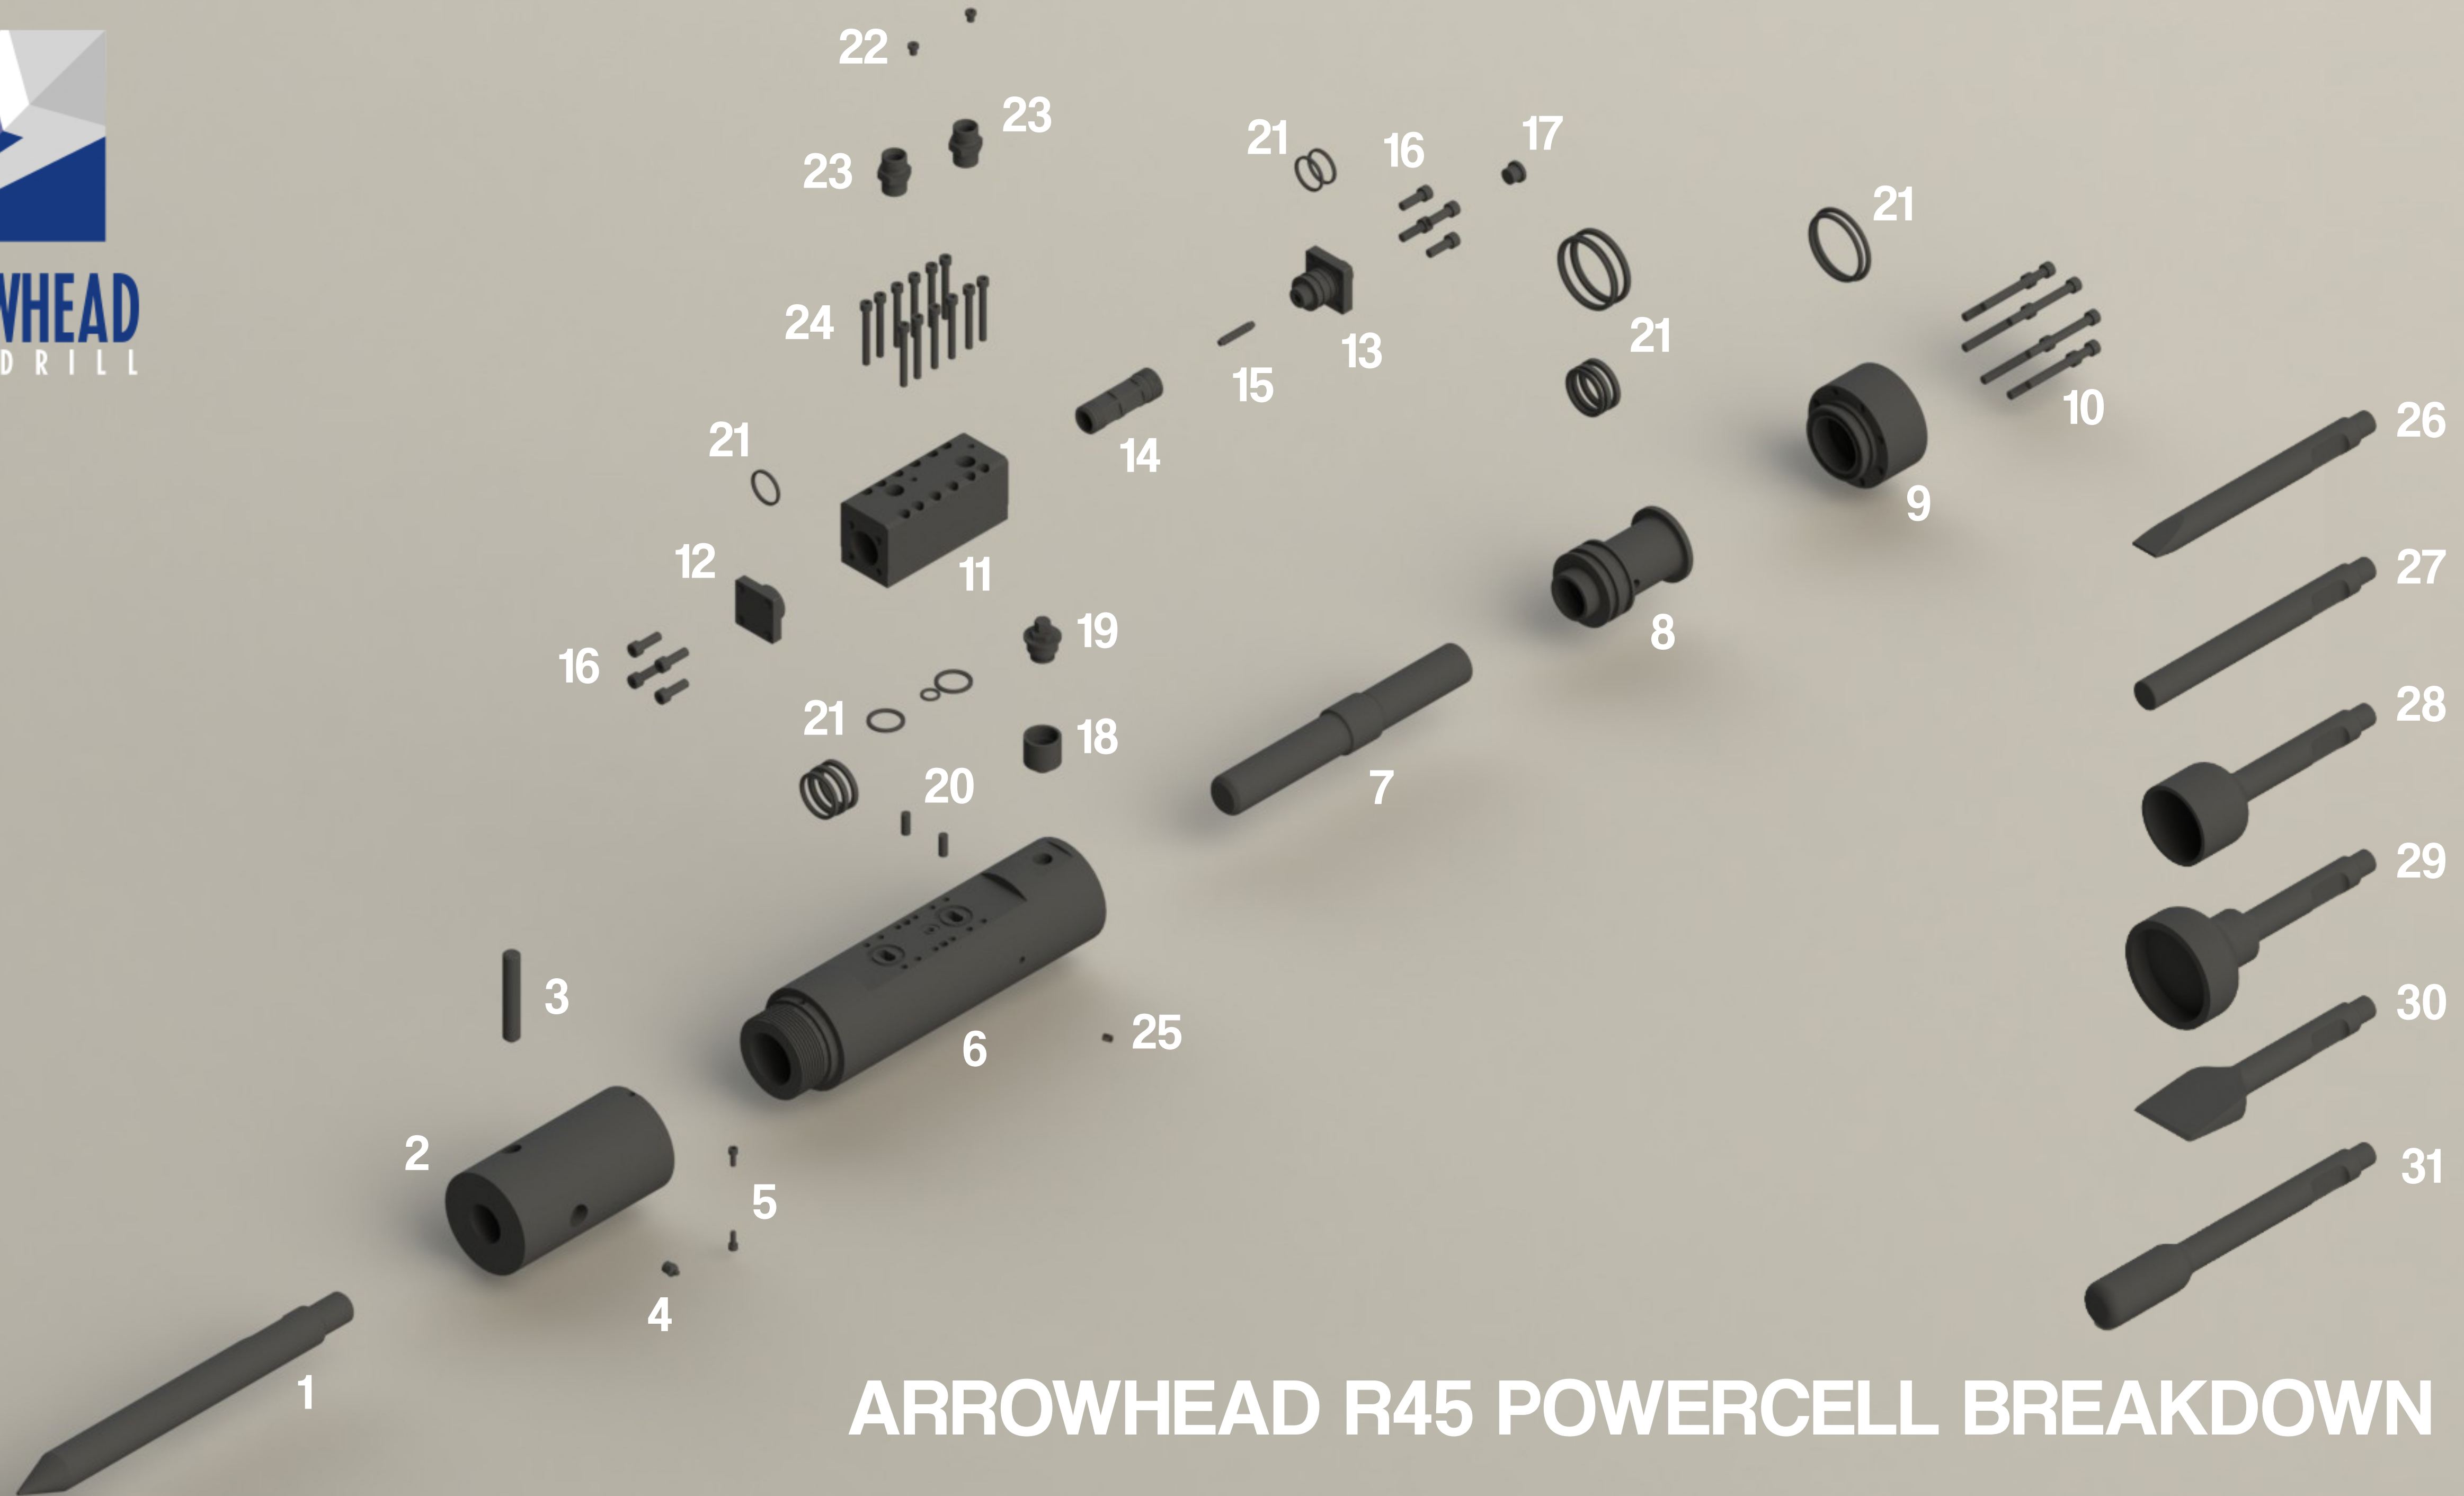

ARROWHEAD
ROCK DRILL

R45 PARTS LIST

Diagram Number	Part Number	Description	Quantity
1	1031301	Moil Point	1
2	1032102	Chuck Housing	1
3	1032311	Tool Retainer	1
4	1011104	Grease Nipple	1
5	1011364	Chuck Retaining Bolt Assembly	2
6	1032101	Main Body	1
7	1031104	Piston	1
8	1031105	Upper Cylinder Liner	1
9	1032103	Cylinder Head	1
10	1011365	Cylinder Head Bolt Assembly	8
11	1021201	Valve Housing	1
12	1021202	Valve Bottom Plate	1
13	1021203	Valve Top Plate	1
14	1021204	Valve Spool	1
15	1021205	Plunger	1
16	1011205	Valve Plate Bolts	8
17	1011201	Pressure Plug	1
18	1011113	Gas Valve Adaptor	1
19	1011105	Gas Valve Assembly	1
20	1011215	Dowel Pins	2
21	1032401	Seal Kit	1
22	1011214	Valve Housing Plug	2
23	1011304	Hose Adaptors	2
24	1011207	Valve to Body Bolts	10
25	1011117	Inspection Port Plug	1
26	1031302	Chisel	1
27	1031303	Blunt	1
28	1031304	1 Piece Post Driver	1
29	1031305	2 Piece Post Driver	1
30	1031306	Tarmac Cutter	1
31	1031307	Power Fist	1
32	1011302	Tool Retaining Rubber Doughnut	1
33	1032309	Hammer Box	1
34	1032313	Decal Set	1
35	1032310	Lower Buffer	1
36	1032315	Upper Buffer	1
37	1022312	Top Bracket	1
38	1011366	Top Bracket Bolt Assembly	6
39	1011321	Pressure Hose (Europe)	2
40	1011329	Pressure Hose (Americas)	2
41	1011112	Gas Valve Spring	1
42	1011111	Gas Valve Shuttle	1
43	1011110	Gas Valve Small O Ring	1
44	1011108	Gas Valve Large O Ring	1
45	1011109	Gas Valve Dowty Washer	2
46	1011107	Gas Valve Body	1
47	1011106	Gas Valve Dust Cap	1

ARROWHEAD
ROCK DRILL

ARROWHEAD R45 POWERCELL BREAKDOWN