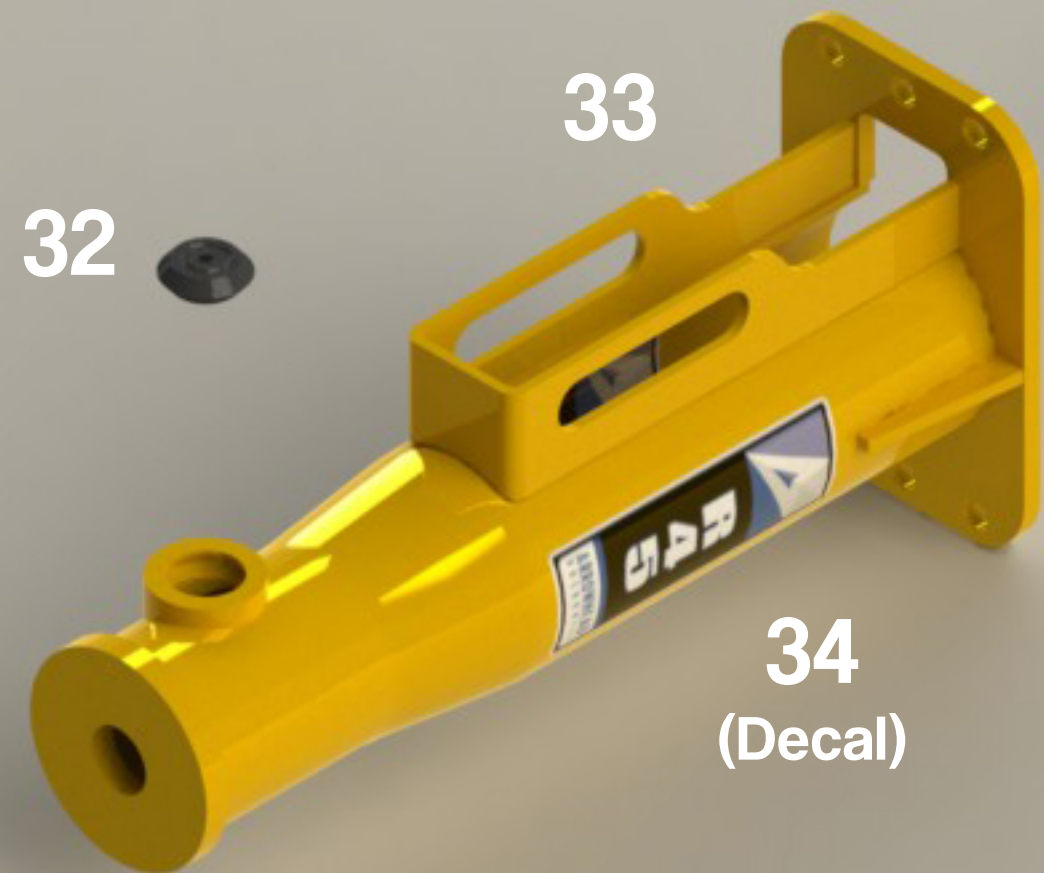

ARROWHEAD
ROCKDRILL

ARROWHEAD R45 HAMMER BREAKDOWN