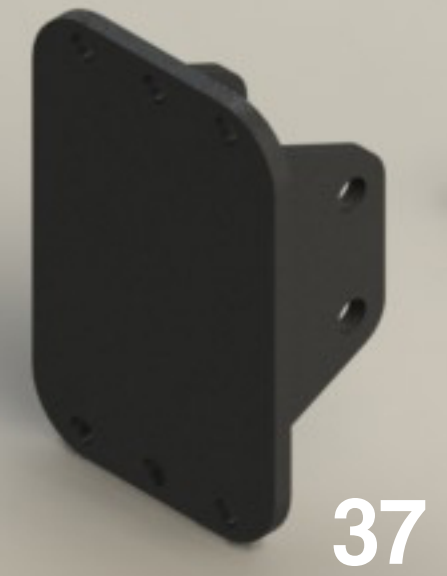

ARROWHEAD R45 HAMMER BREAKDOWN