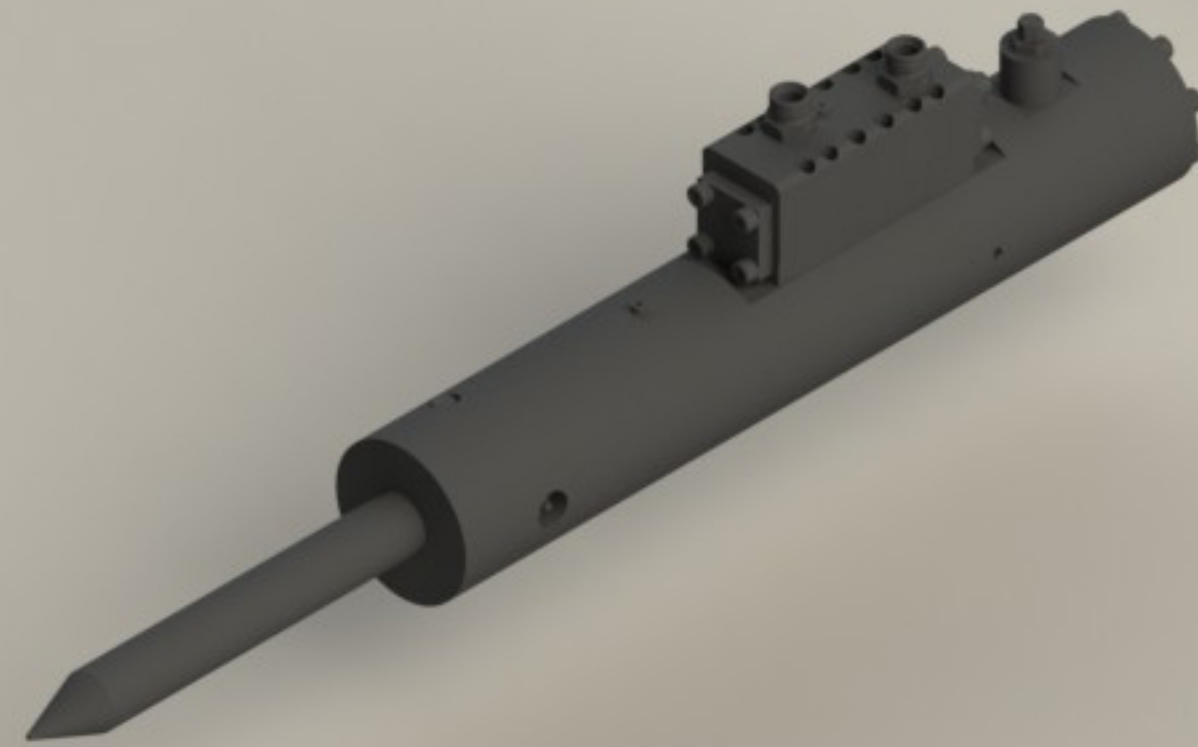

ARROWHEAD
ROCKDRILL

ARROWHEAD R45 HAMMER BREAKDOWN