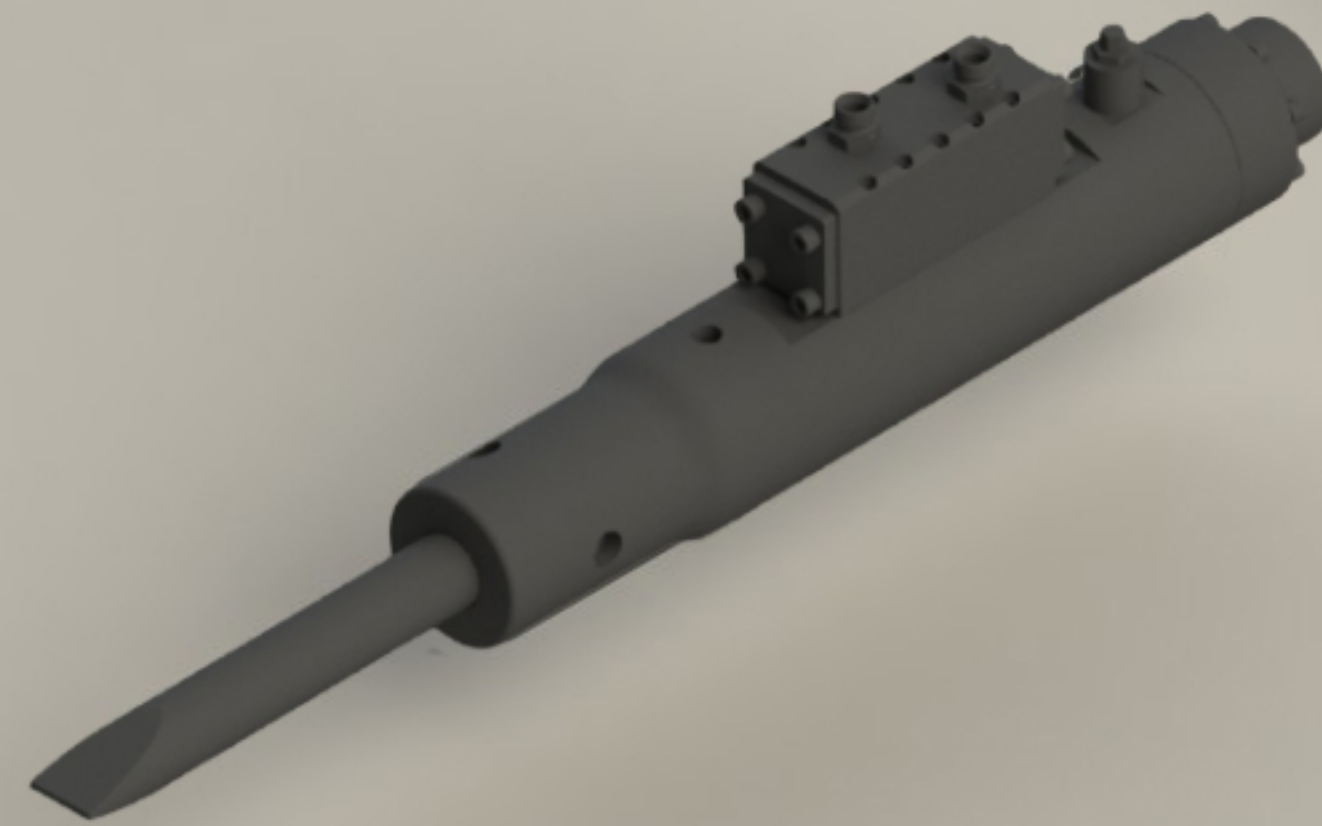

ARROWHEAD
R O C K D R I L L

R55
Hydraulic Hammer
Parts Manual

ARROWHEAD
ROCK DRILL

R55 PARTS LIST

Diagram Number	Part Number	Description	Quantity
1	1042301	Moil Point	1
2	1042102	Chuck Housing	1
3	1043311	Tool Retainer	1
4	1011104	Grease Nipple	1
5	1011368	Chuck Retaining Bolt Assembly	2
6	1042101	Main Body	1
7	1042104	Piston	1
8	1042105	Upper Cylinder Liner	1
9	1042103	Cylinder Head	1
10	1011367	Cylinder Head Bolt Assembly	8
11	1051201	Valve Housing	1
12	1051202	Valve Bottom Plate	1
13	1051203	Valve Top Plate	1
14	1051204	Valve Spool	1
15	1051205	Plunger	1
16	1011202	Valve Plate Bolts	8
17	1011201	Pressure Plug	1
18	1011113	Gas Valve Adaptor	1
19	1011105	Gas Valve Assembly	1
20	1011122	Dowel Pins	2
21	1042401	Seal Kit	1
22	1011214	Valve Housing Plug	2
23	1011304	Hose Adaptors	2
24	1011204	Valve to Body Bolts	10
25	1011102	Inspection Port Plug	1
26	1042302	Chisel	1
27	1042303	Blunt	1
28	1042304	1 Piece Post Driver	1
29	1042305	2 Piece Post Driver	1
30	1042306	Tarmac Cutter	1
31	1042307	Power Fist	1
32	1011302	Tool Retaining Rubber Doughnut	1
33	1042309	Hammer Box	1
34	1042313	Decal Set	1
35	1042310	Lower Buffer	1
36	1042315	Upper Buffer	1
37	1022312	Top Bracket	1
38	1011366	Top Bracket Bolt Assembly	6
39	1011321	Pressure Hose (Europe)	2
40	1011329	Pressure Hose (Americas)	2
41	1011112	Gas Valve Spring	1
42	1011111	Gas Valve Shuttle	1
43	1011110	Gas Valve Small O Ring	1
44	1011108	Gas Valve Large O Ring	1
45	1011109	Gas Valve Dowty Washer	2
46	1011107	Gas Valve Body	1
47	1011106	Gas Valve Dust Cap	1

ARROWHEAD R55 POWERCELL BREAKDOWN

ARROWHEAD
ROCKDRILL

ARROWHEAD R55 HAMMER BREAKDOWN

ARROWHEAD
ROCKDRILL

GAS VALVE ASSEMBLY PARTS BREAKDOWN