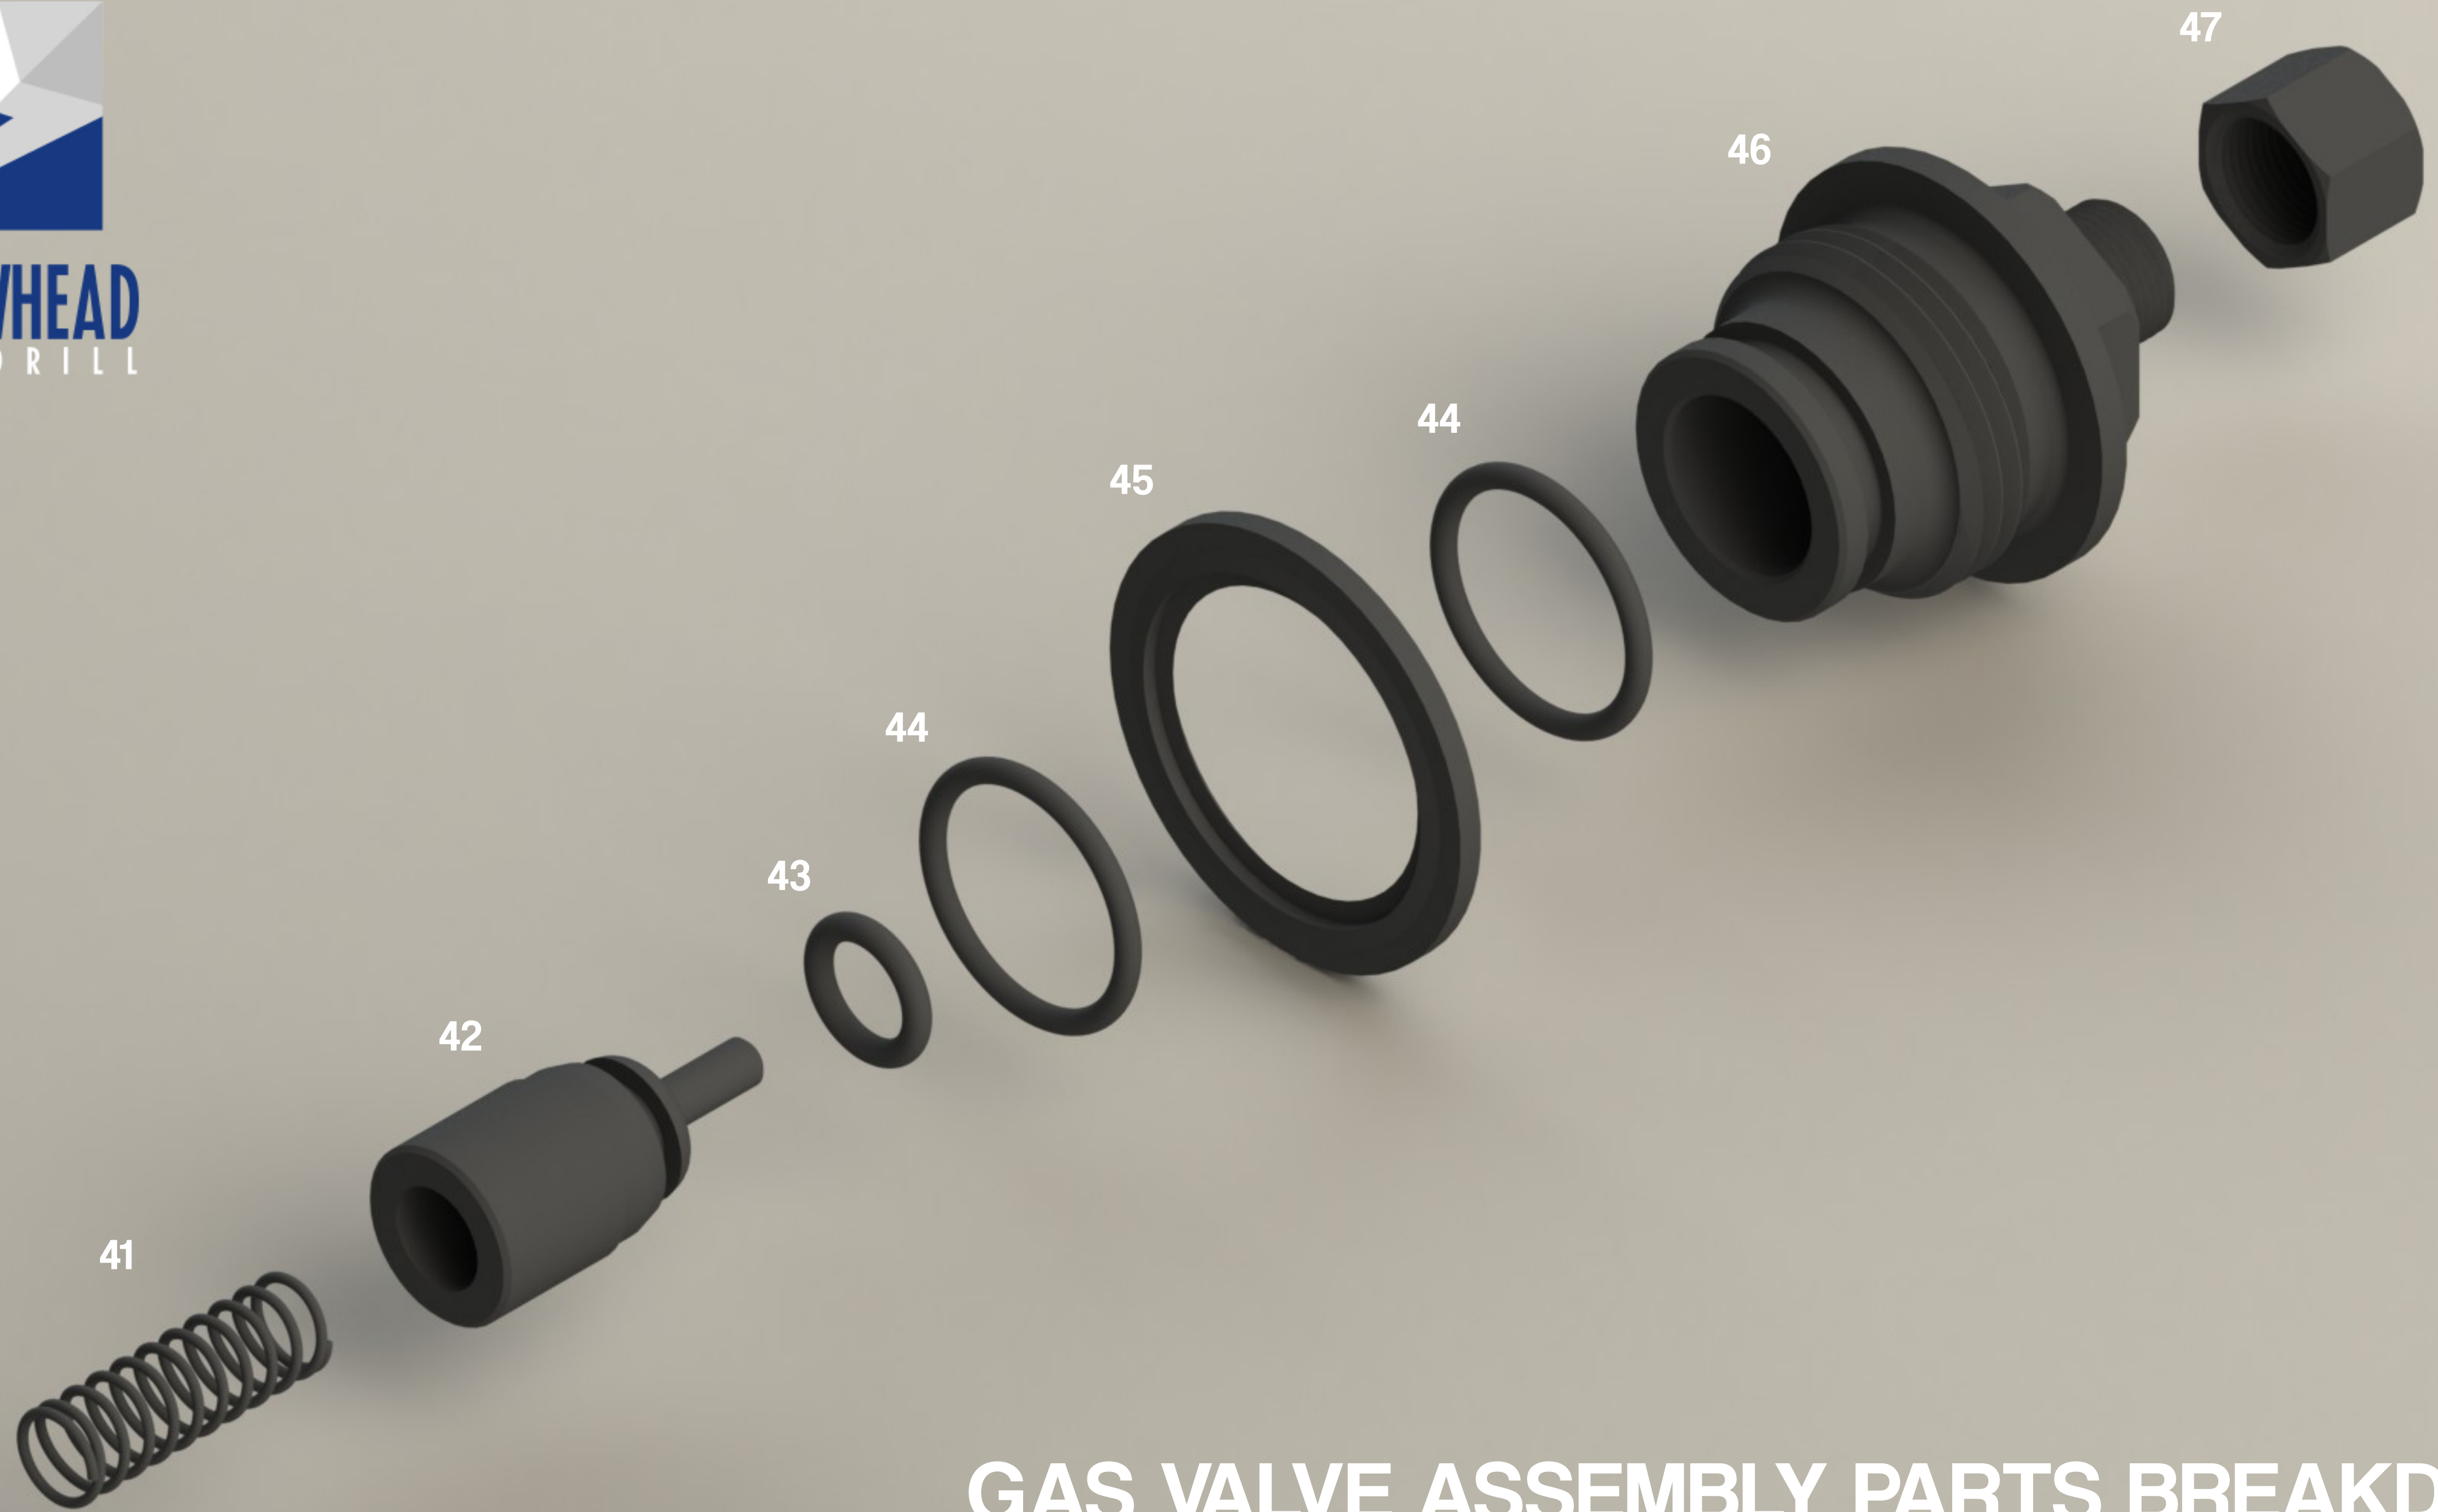

ARROWHEAD
R O C K D R I L L

R55
Hydraulic Hammer
Parts Manual

ARROWHEAD
ROCK DRILL

R55 PARTS LIST

Diagram Number	Part Number	Description	Quantity
1	1042301	Moil Point	1
2	1042102	Chuck Housing	1
3	1043311	Tool Retainer	1
4	1011104	Grease Nipple	1
5	1011368	Chuck Retaining Bolt Assembly	2
6	1042101	Main Body	1
7	1042104	Piston	1
8	1042105	Upper Cylinder Liner	1
9	1042103	Cylinder Head	1
10	1011367	Cylinder Head Bolt Assembly	8
11	1051201	Valve Housing	1
12	1051202	Valve Bottom Plate	1
13	1051203	Valve Top Plate	1
14	1051204	Valve Spool	1
15	1051205	Plunger	1
16	1011202	Valve Plate Bolts	8
17	1011201	Pressure Plug	1
18	1011113	Gas Valve Adaptor	1
19	1011105	Gas Valve Assembly	1
20	1011122	Dowel Pins	2
21	1042401	Seal Kit	1
22	1011214	Valve Housing Plug	2
23	1011304	Hose Adaptors	2
24	1011204	Valve to Body Bolts	10
25	1011102	Inspection Port Plug	1
26	1042302	Chisel	1
27	1042303	Blunt	1
28	1042304	1 Piece Post Driver	1
29	1042305	2 Piece Post Driver	1
30	1042306	Tarmac Cutter	1
31	1042307	Power Fist	1
32	1011302	Tool Retaining Rubber Doughnut	1
33	1042309	Hammer Box	1
34	1042313	Decal Set	1
35	1042310	Lower Buffer	1
36	1042315	Upper Buffer	1
37	1022312	Top Bracket	1
38	1011366	Top Bracket Bolt Assembly	6
39	1011321	Pressure Hose (Europe)	2
40	1011329	Pressure Hose (Americas)	2
41	1011112	Gas Valve Spring	1
42	1011111	Gas Valve Shuttle	1
43	1011110	Gas Valve Small O Ring	1
44	1011108	Gas Valve Large O Ring	1
45	1011109	Gas Valve Dowty Washer	2
46	1011107	Gas Valve Body	1
47	1011106	Gas Valve Dust Cap	1

ARROWHEAD R55 POWERCELL BREAKDOWN

ARROWHEAD
ROCKDRILL

ARROWHEAD R55 HAMMER BREAKDOWN

ARROWHEAD
ROCKDRILL

GAS VALVE ASSEMBLY PARTS BREAKDOWN