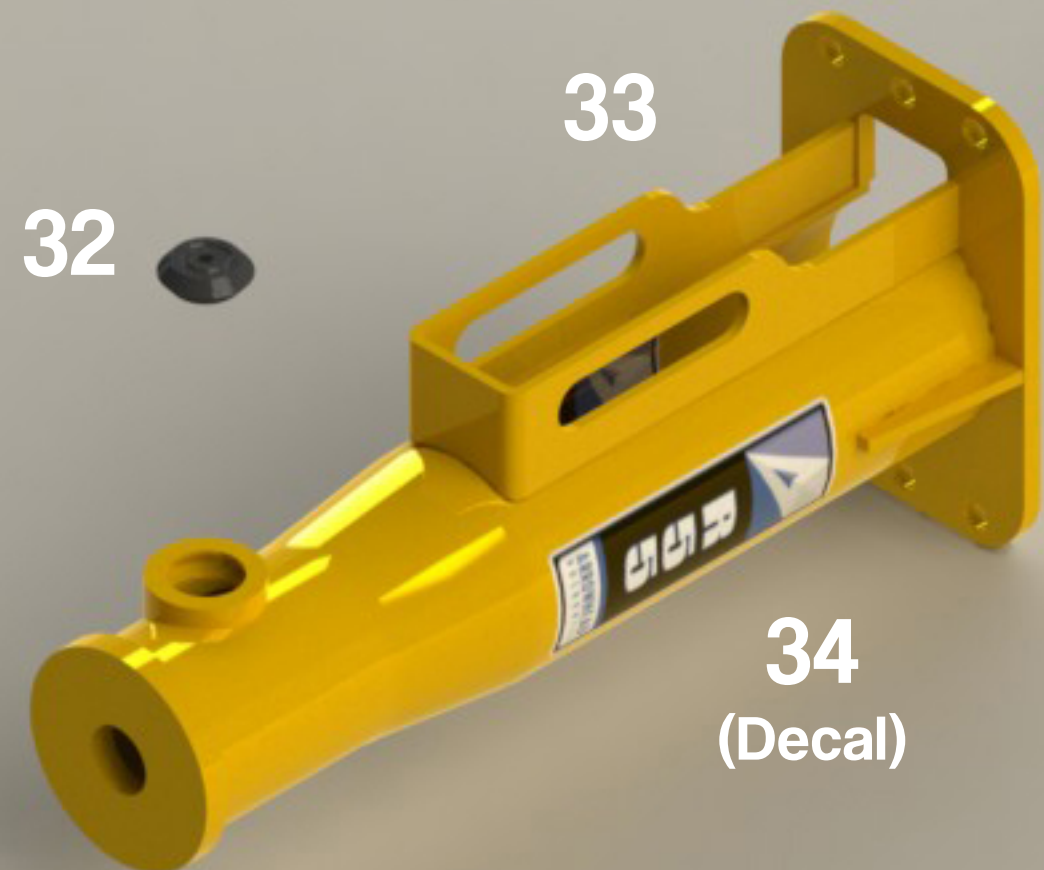

ARROWHEAD
R O C K D R I L L

R55
Hydraulic Hammer
Parts Manual

ARROWHEAD
ROCK DRILL

R55 PARTS LIST

Diagram Number	Part Number	Description	Quantity
1	1042301	Moil Point	1
2	1042102	Chuck Housing	1
3	1043311	Tool Retainer	1
4	1011104	Grease Nipple	1
5	1011368	Chuck Retaining Bolt Assembly	2
6	1042101	Main Body	1
7	1042104	Piston	1
8	1042105	Upper Cylinder Liner	1
9	1042103	Cylinder Head	1
10	1011367	Cylinder Head Bolt Assembly	8
11	1051201	Valve Housing	1
12	1051202	Valve Bottom Plate	1
13	1051203	Valve Top Plate	1
14	1051204	Valve Spool	1
15	1051205	Plunger	1
16	1011202	Valve Plate Bolts	8
17	1011201	Pressure Plug	1
18	1011113	Gas Valve Adaptor	1
19	1011105	Gas Valve Assembly	1
20	1011122	Dowel Pins	2
21	1042401	Seal Kit	1
22	1011214	Valve Housing Plug	2
23	1011304	Hose Adaptors	2
24	1011204	Valve to Body Bolts	10
25	1011102	Inspection Port Plug	1
26	1042302	Chisel	1
27	1042303	Blunt	1
28	1042304	1 Piece Post Driver	1
29	1042305	2 Piece Post Driver	1
30	1042306	Tarmac Cutter	1
31	1042307	Power Fist	1
32	1011302	Tool Retaining Rubber Doughnut	1
33	1042309	Hammer Box	1
34	1042313	Decal Set	1
35	1042310	Lower Buffer	1
36	1042315	Upper Buffer	1
37	1022312	Top Bracket	1
38	1011366	Top Bracket Bolt Assembly	6
39	1011321	Pressure Hose (Europe)	2
40	1011329	Pressure Hose (Americas)	2
41	1011112	Gas Valve Spring	1
42	1011111	Gas Valve Shuttle	1
43	1011110	Gas Valve Small O Ring	1
44	1011108	Gas Valve Large O Ring	1
45	1011109	Gas Valve Dowty Washer	2
46	1011107	Gas Valve Body	1
47	1011106	Gas Valve Dust Cap	1

ARROWHEAD R55 POWERCELL BREAKDOWN

ARROWHEAD
ROCKDRILL

ARROWHEAD R55 HAMMER BREAKDOWN

ARROWHEAD
ROCKDRILL

GAS VALVE ASSEMBLY PARTS BREAKDOWN