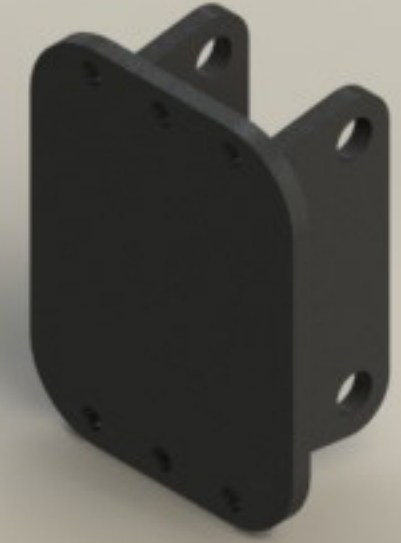

ARROWHEAD
R O C K D R I L L

R65
Hydraulic Hammer
Parts Manual

ARROWHEAD
ROCK DRILL

R65 PARTS LIST

Diagram Number	Part Number	Description	Quantity
1	1051301	Moil Point	1
2	1052102	Chuck Housing	1
3	1052311	Tool Retainer	1
4	1011104	Grease Nipple	1
5	1052106	Lower Cylinder Liner	1
6	1052101	Main Body	1
7	1051104	Piston	1
8	1051105	Upper Cylinder Liner	1
9	1051107	Disc Spring Washer	2
10	1051108	Spacer	1
11	1052103	Cylinder Head	1
12	1051201	Valve Housing	1
13	1051202	Valve Bottom Plate	1
14	1051203	Valve Top Plate	1
15	1051204	Valve Spool	1
16	1051205	Plunger	1
17	1011203	Valve Plate Bolts	8
18	1011201	Pressure Plug	1
19	1011113	Gas Valve Adaptor	1
20	1011105	Gas Valve Assembly	1
21	1052401	Seal Kit	1
22	1011304	Hose Adaptors	2
23	1011216	Cylinder Head Bolt Assembly	8
24	1011204	Valve to Body Bolts	10
25	1011102	Inspection Port Plug	1
26	1011215	Dowel Pins	2
27	1011202	Chuck Retaining Bolt Assembly	1
28	1051302	Chisel	1
29	1051303	Blunt	1
30	1051304	1 Piece Post Driver	1
31	1051305	2 Piece Post Driver	1
32	1051306	Tarmac Cutter	1
33	1051307	Power Fist	1
34	1011302	Tool Retaining Rubber Doughnut	1
35	1052309	Hammer Box	1
36	1052313	Decal Set	1
37	1052310	Lower Buffer	1
38	1052315	Upper Buffer	1
39	1052312	Top Bracket	1
40	1011363	Top Bracket Bolt Assembly	6
41	1011321	Pressure Hose (Europe)	2
42	1011329	Pressure Hose (Americas)	2
43	1011112	Gas Valve Spring	1
44	1011111	Gas Valve Shuttle	1
45	1011110	Gas Valve Small O Ring	1
46	1011108	Gas Valve Large O Ring	2
47	1011109	Gas Valve Dowty Washer	1
48	1011107	Gas Valve Body	1
49	1011106	Gas Valve Dust Cap	1

ARROWHEAD
ROCK DRILL

ARROWHEAD R65 POWERCELL BREAKDOWN

ARROWHEAD
ROCK DRILL

36
(Decal)

37

38

39

40

ARROWHEAD R65 HAMMER BREAKDOWN

ARROWHEAD
ROCKDRILL

GAS VALVE ASSEMBLY PARTS BREAKDOWN