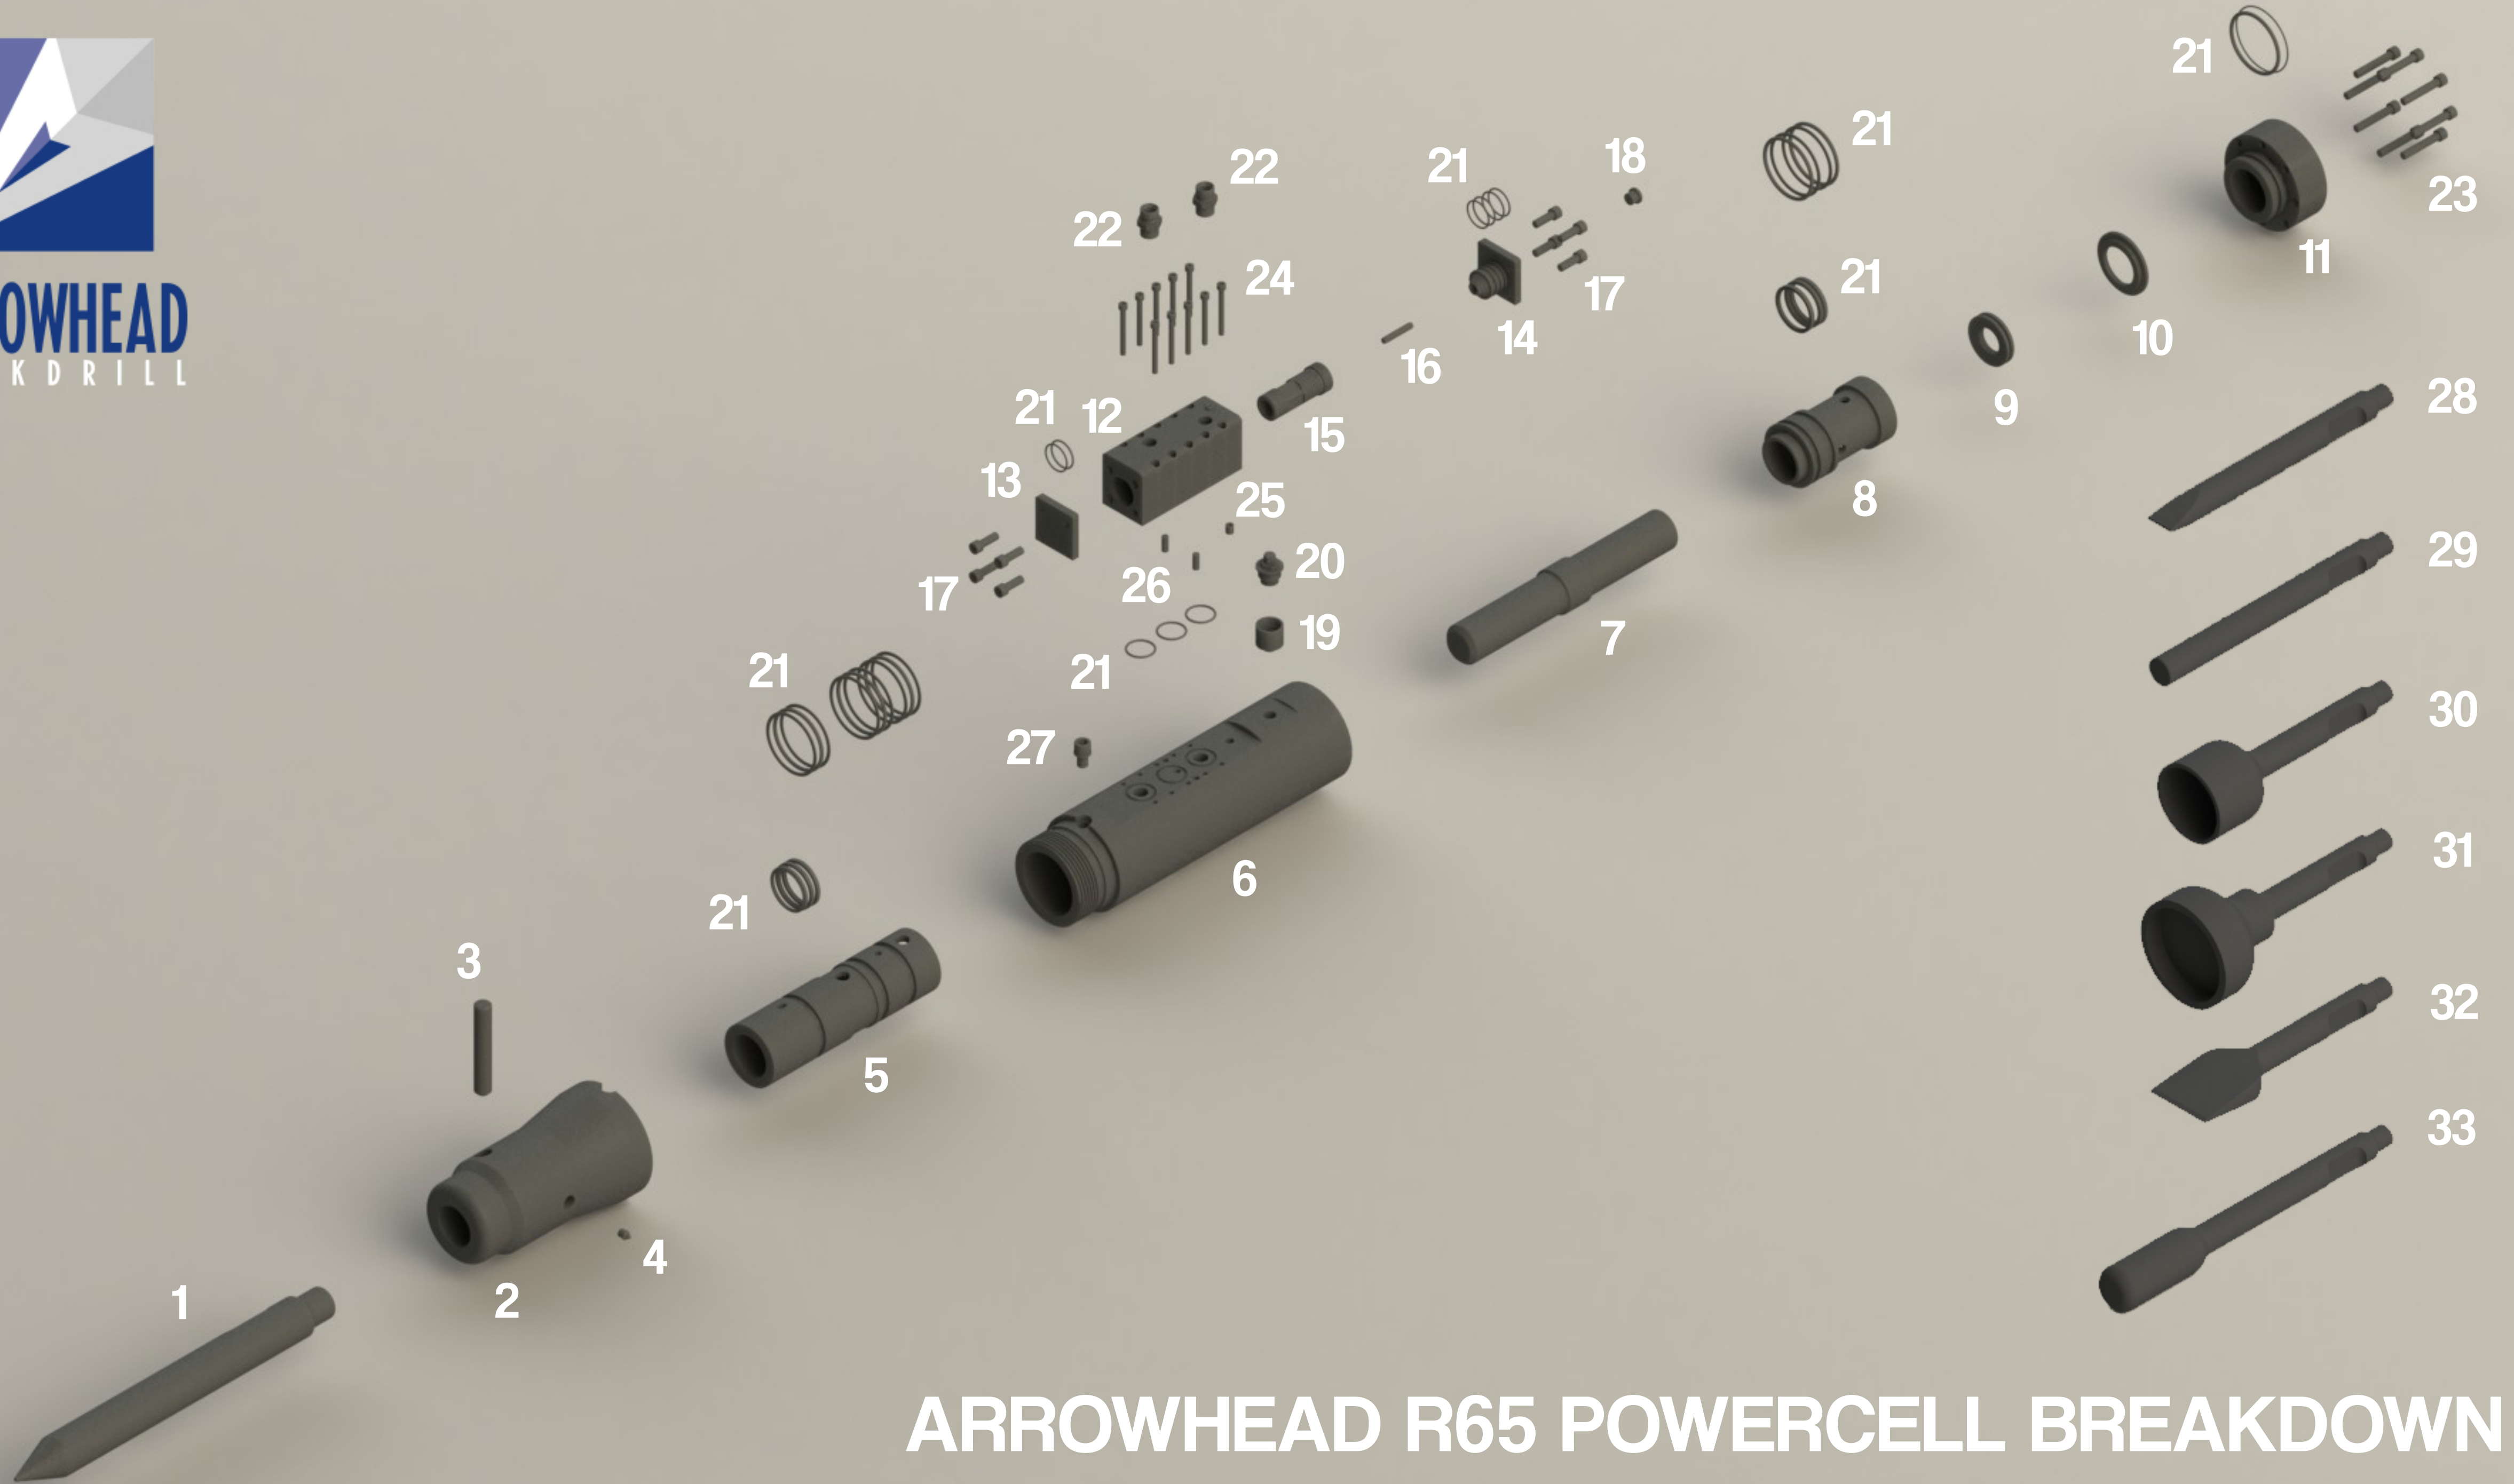

ARROWHEAD
R O C K D R I L L

R65
Hydraulic Hammer
Parts Manual

ARROWHEAD
ROCK DRILL

R65 PARTS LIST

Diagram Number	Part Number	Description	Quantity
1	1051301	Moil Point	1
2	1052102	Chuck Housing	1
3	1052311	Tool Retainer	1
4	1011104	Grease Nipple	1
5	1052106	Lower Cylinder Liner	1
6	1052101	Main Body	1
7	1051104	Piston	1
8	1051105	Upper Cylinder Liner	1
9	1051107	Disc Spring Washer	2
10	1051108	Spacer	1
11	1052103	Cylinder Head	1
12	1051201	Valve Housing	1
13	1051202	Valve Bottom Plate	1
14	1051203	Valve Top Plate	1
15	1051204	Valve Spool	1
16	1051205	Plunger	1
17	1011203	Valve Plate Bolts	8
18	1011201	Pressure Plug	1
19	1011113	Gas Valve Adaptor	1
20	1011105	Gas Valve Assembly	1
21	1052401	Seal Kit	1
22	1011304	Hose Adaptors	2
23	1011216	Cylinder Head Bolt Assembly	8
24	1011204	Valve to Body Bolts	10
25	1011102	Inspection Port Plug	1
26	1011215	Dowel Pins	2
27	1011202	Chuck Retaining Bolt Assembly	1
28	1051302	Chisel	1
29	1051303	Blunt	1
30	1051304	1 Piece Post Driver	1
31	1051305	2 Piece Post Driver	1
32	1051306	Tarmac Cutter	1
33	1051307	Power Fist	1
34	1011302	Tool Retaining Rubber Doughnut	1
35	1052309	Hammer Box	1
36	1052313	Decal Set	1
37	1052310	Lower Buffer	1
38	1052315	Upper Buffer	1
39	1052312	Top Bracket	1
40	1011363	Top Bracket Bolt Assembly	6
41	1011321	Pressure Hose (Europe)	2
42	1011329	Pressure Hose (Americas)	2
43	1011112	Gas Valve Spring	1
44	1011111	Gas Valve Shuttle	1
45	1011110	Gas Valve Small O Ring	1
46	1011108	Gas Valve Large O Ring	2
47	1011109	Gas Valve Dowty Washer	1
48	1011107	Gas Valve Body	1
49	1011106	Gas Valve Dust Cap	1

ARROWHEAD
ROCK DRILL

ARROWHEAD R65 POWERCELL BREAKDOWN

ARROWHEAD
ROCK DRILL

36
(Decal)

37

38

39

40

ARROWHEAD R65 HAMMER BREAKDOWN

ARROWHEAD
ROCKDRILL

GAS VALVE ASSEMBLY PARTS BREAKDOWN