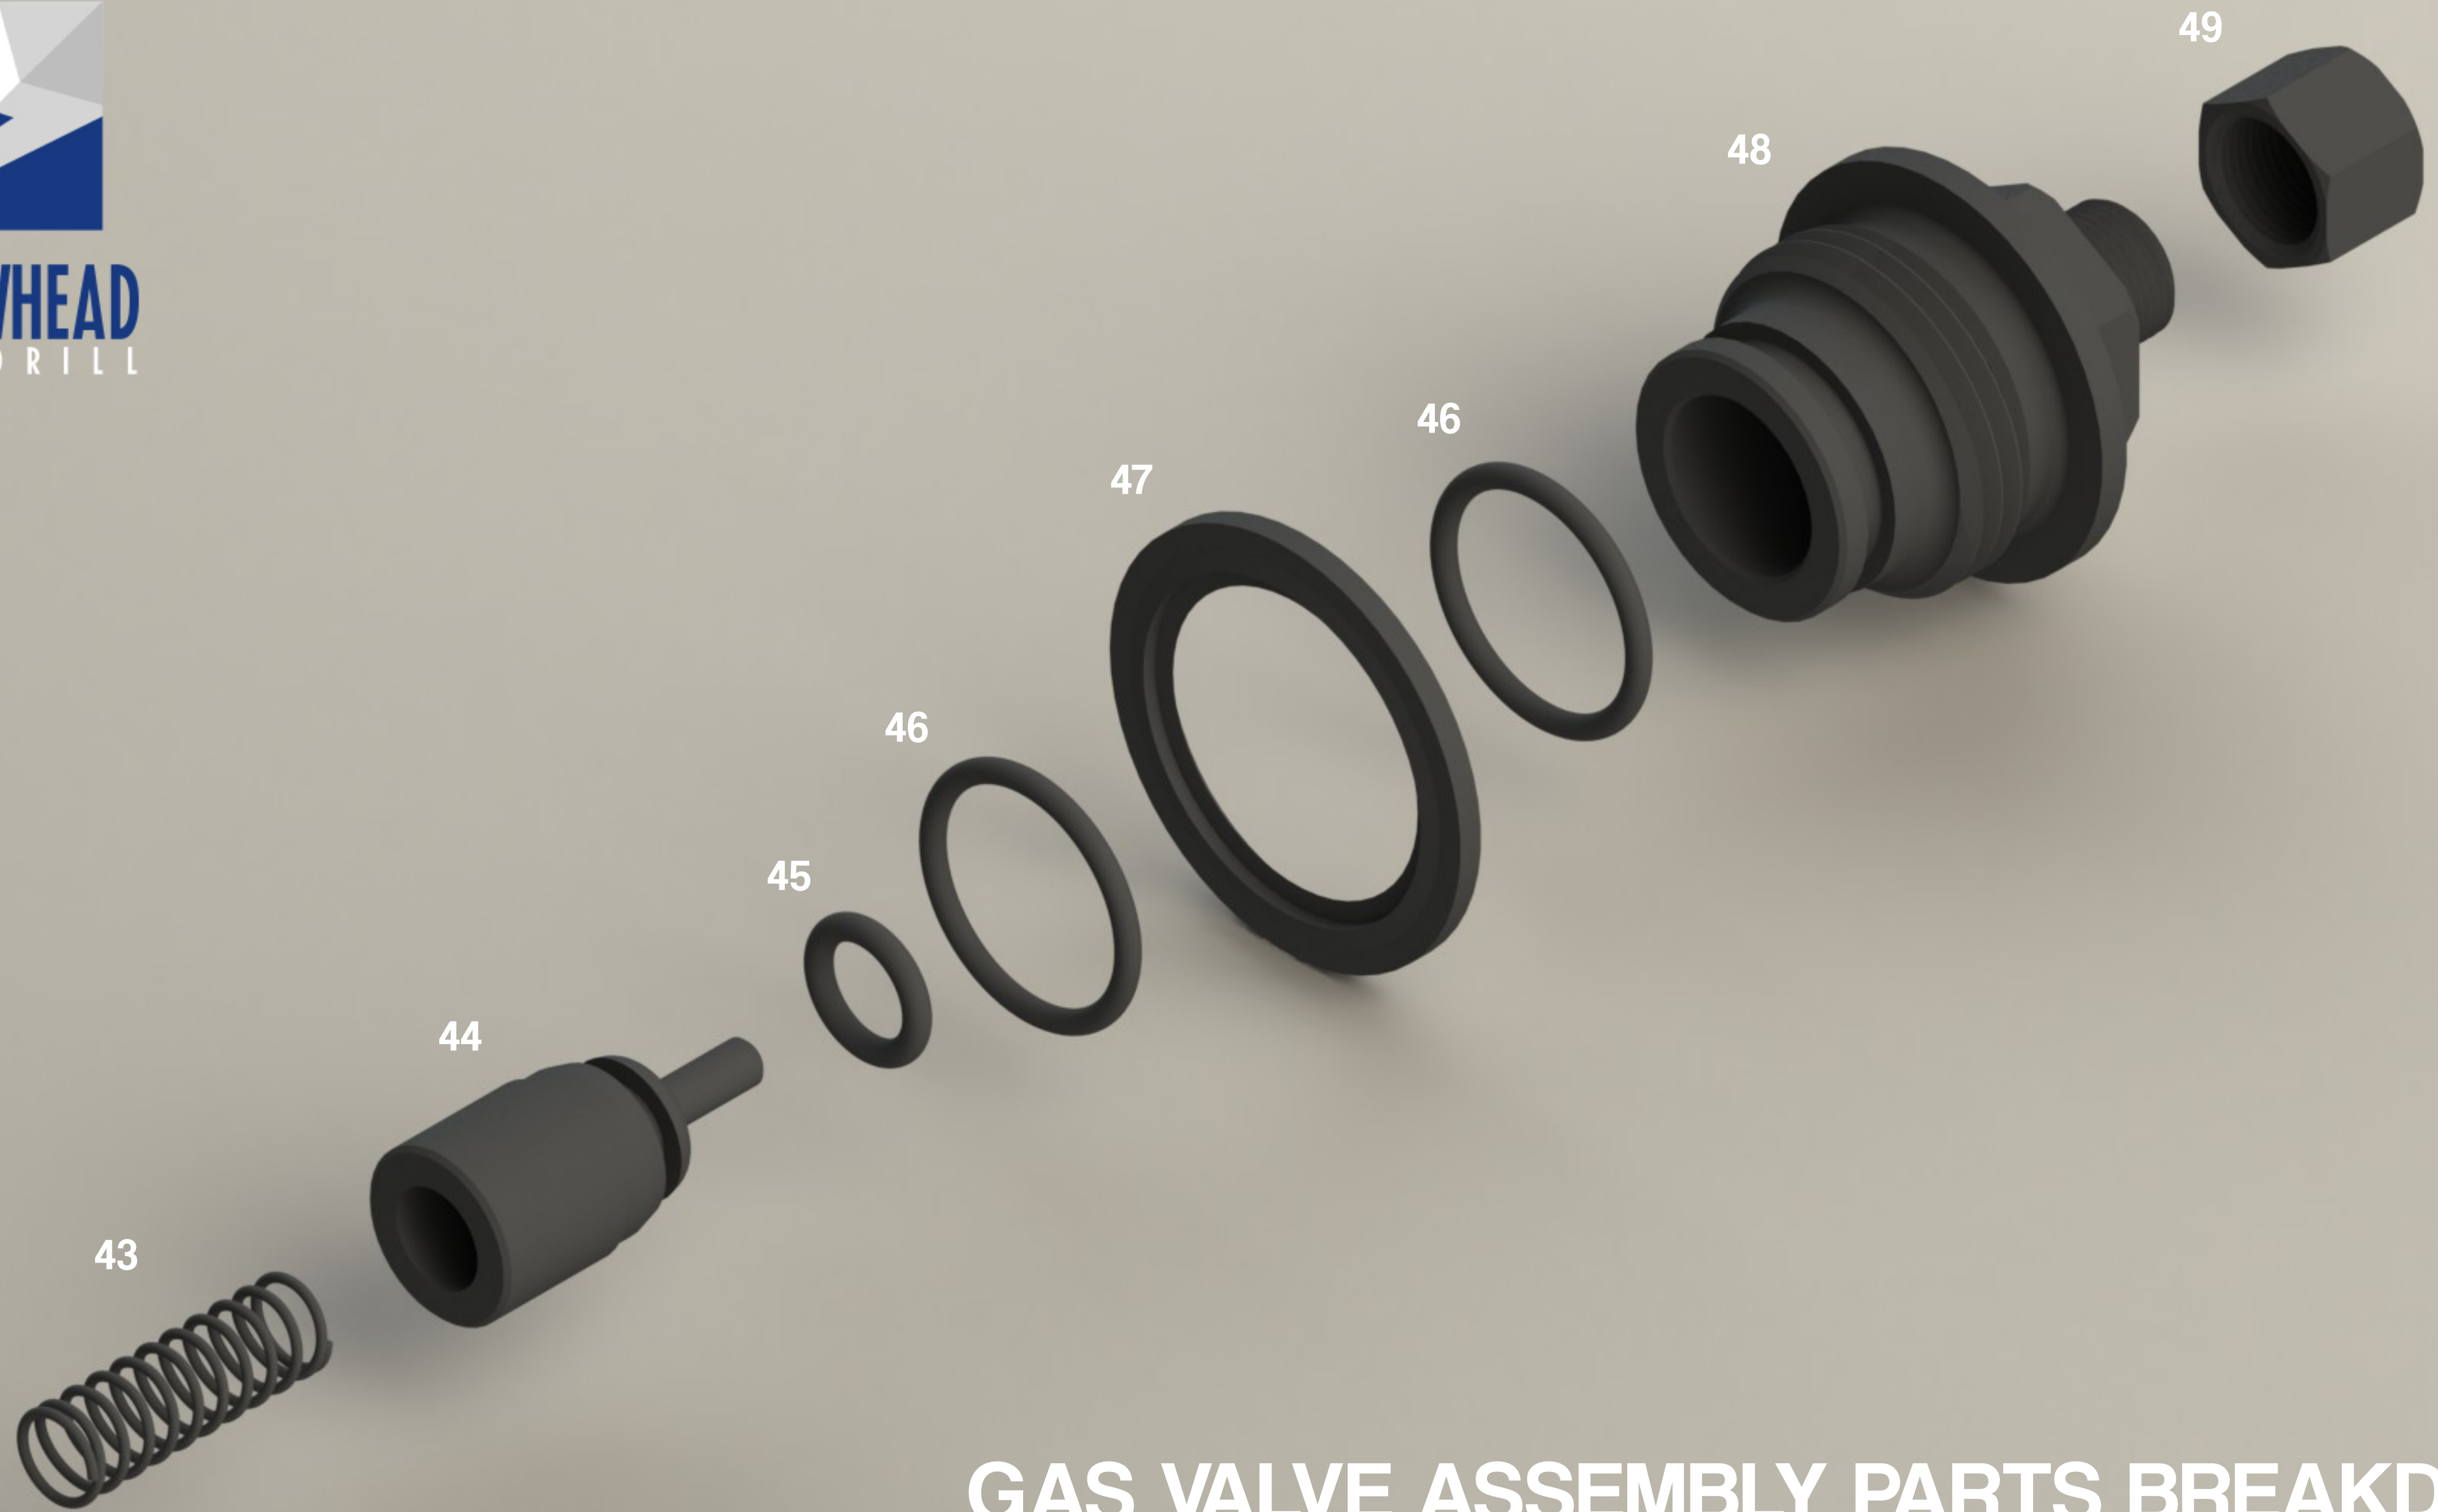

ARROWHEAD
R O C K D R I L L

R65
Hydraulic Hammer
Parts Manual

ARROWHEAD
ROCK DRILL

R65 PARTS LIST

Diagram Number	Part Number	Description	Quantity
1	1051301	Moil Point	1
2	1052102	Chuck Housing	1
3	1052311	Tool Retainer	1
4	1011104	Grease Nipple	1
5	1052106	Lower Cylinder Liner	1
6	1052101	Main Body	1
7	1051104	Piston	1
8	1051105	Upper Cylinder Liner	1
9	1051107	Disc Spring Washer	2
10	1051108	Spacer	1
11	1052103	Cylinder Head	1
12	1051201	Valve Housing	1
13	1051202	Valve Bottom Plate	1
14	1051203	Valve Top Plate	1
15	1051204	Valve Spool	1
16	1051205	Plunger	1
17	1011203	Valve Plate Bolts	8
18	1011201	Pressure Plug	1
19	1011113	Gas Valve Adaptor	1
20	1011105	Gas Valve Assembly	1
21	1052401	Seal Kit	1
22	1011304	Hose Adaptors	2
23	1011216	Cylinder Head Bolt Assembly	8
24	1011204	Valve to Body Bolts	10
25	1011102	Inspection Port Plug	1
26	1011215	Dowel Pins	2
27	1011202	Chuck Retaining Bolt Assembly	1
28	1051302	Chisel	1
29	1051303	Blunt	1
30	1051304	1 Piece Post Driver	1
31	1051305	2 Piece Post Driver	1
32	1051306	Tarmac Cutter	1
33	1051307	Power Fist	1
34	1011302	Tool Retaining Rubber Doughnut	1
35	1052309	Hammer Box	1
36	1052313	Decal Set	1
37	1052310	Lower Buffer	1
38	1052315	Upper Buffer	1
39	1052312	Top Bracket	1
40	1011363	Top Bracket Bolt Assembly	6
41	1011321	Pressure Hose (Europe)	2
42	1011329	Pressure Hose (Americas)	2
43	1011112	Gas Valve Spring	1
44	1011111	Gas Valve Shuttle	1
45	1011110	Gas Valve Small O Ring	1
46	1011108	Gas Valve Large O Ring	2
47	1011109	Gas Valve Dowty Washer	1
48	1011107	Gas Valve Body	1
49	1011106	Gas Valve Dust Cap	1

ARROWHEAD
ROCK DRILL

ARROWHEAD R65 POWERCELL BREAKDOWN

ARROWHEAD
ROCK DRILL

36
(Decal)

37

38

39

40

ARROWHEAD R65 HAMMER BREAKDOWN

ARROWHEAD
ROCKDRILL

GAS VALVE ASSEMBLY PARTS BREAKDOWN