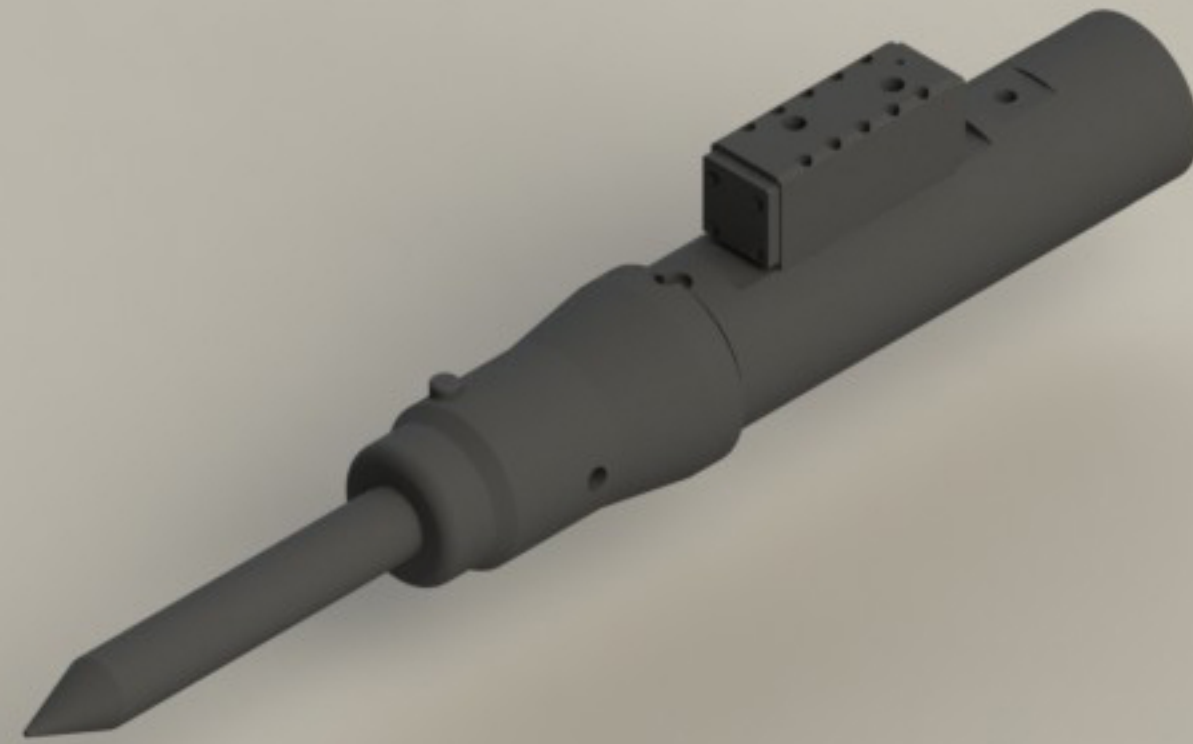

ARROWHEAD
R O C K D R I L L

R65
Hydraulic Hammer
Parts Manual

ARROWHEAD
ROCK DRILL

R65 PARTS LIST

Diagram Number	Part Number	Description	Quantity
1	1051301	Moil Point	1
2	1052102	Chuck Housing	1
3	1052311	Tool Retainer	1
4	1011104	Grease Nipple	1
5	1052106	Lower Cylinder Liner	1
6	1052101	Main Body	1
7	1051104	Piston	1
8	1051105	Upper Cylinder Liner	1
9	1051107	Disc Spring Washer	2
10	1051108	Spacer	1
11	1052103	Cylinder Head	1
12	1051201	Valve Housing	1
13	1051202	Valve Bottom Plate	1
14	1051203	Valve Top Plate	1
15	1051204	Valve Spool	1
16	1051205	Plunger	1
17	1011203	Valve Plate Bolts	8
18	1011201	Pressure Plug	1
19	1011113	Gas Valve Adaptor	1
20	1011105	Gas Valve Assembly	1
21	1052401	Seal Kit	1
22	1011304	Hose Adaptors	2
23	1011216	Cylinder Head Bolt Assembly	8
24	1011204	Valve to Body Bolts	10
25	1011102	Inspection Port Plug	1
26	1011215	Dowel Pins	2
27	1011202	Chuck Retaining Bolt Assembly	1
28	1051302	Chisel	1
29	1051303	Blunt	1
30	1051304	1 Piece Post Driver	1
31	1051305	2 Piece Post Driver	1
32	1051306	Tarmac Cutter	1
33	1051307	Power Fist	1
34	1011302	Tool Retaining Rubber Doughnut	1
35	1052309	Hammer Box	1
36	1052313	Decal Set	1
37	1052310	Lower Buffer	1
38	1052315	Upper Buffer	1
39	1052312	Top Bracket	1
40	1011363	Top Bracket Bolt Assembly	6
41	1011321	Pressure Hose (Europe)	2
42	1011329	Pressure Hose (Americas)	2
43	1011112	Gas Valve Spring	1
44	1011111	Gas Valve Shuttle	1
45	1011110	Gas Valve Small O Ring	1
46	1011108	Gas Valve Large O Ring	2
47	1011109	Gas Valve Dowty Washer	1
48	1011107	Gas Valve Body	1
49	1011106	Gas Valve Dust Cap	1

ARROWHEAD
ROCK DRILL

ARROWHEAD R65 POWERCELL BREAKDOWN

ARROWHEAD
ROCK DRILL

36
(Decal)

37

38

39

40

ARROWHEAD R65 HAMMER BREAKDOWN

ARROWHEAD
ROCKDRILL

GAS VALVE ASSEMBLY PARTS BREAKDOWN