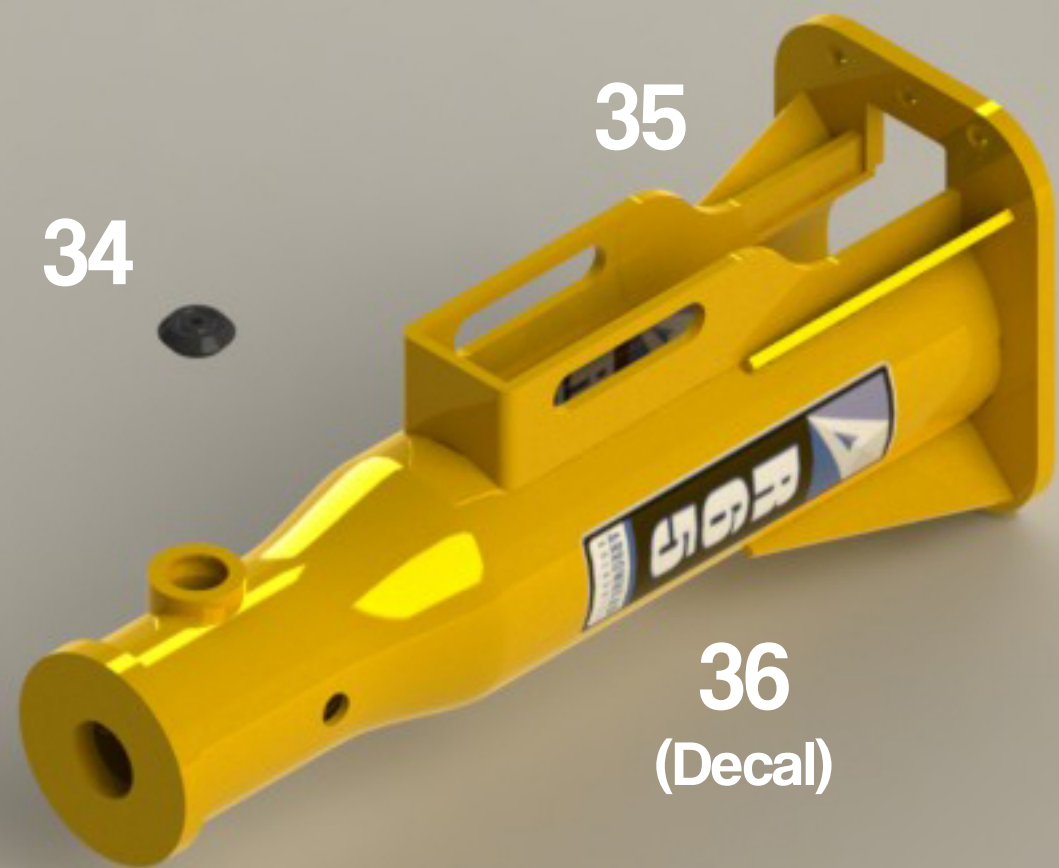

ARROWHEAD
R O C K D R I L L

R65
Hydraulic Hammer
Parts Manual

ARROWHEAD
ROCK DRILL

R65 PARTS LIST

Diagram Number	Part Number	Description	Quantity
1	1051301	Moil Point	1
2	1052102	Chuck Housing	1
3	1052311	Tool Retainer	1
4	1011104	Grease Nipple	1
5	1052106	Lower Cylinder Liner	1
6	1052101	Main Body	1
7	1051104	Piston	1
8	1051105	Upper Cylinder Liner	1
9	1051107	Disc Spring Washer	2
10	1051108	Spacer	1
11	1052103	Cylinder Head	1
12	1051201	Valve Housing	1
13	1051202	Valve Bottom Plate	1
14	1051203	Valve Top Plate	1
15	1051204	Valve Spool	1
16	1051205	Plunger	1
17	1011203	Valve Plate Bolts	8
18	1011201	Pressure Plug	1
19	1011113	Gas Valve Adaptor	1
20	1011105	Gas Valve Assembly	1
21	1052401	Seal Kit	1
22	1011304	Hose Adaptors	2
23	1011216	Cylinder Head Bolt Assembly	8
24	1011204	Valve to Body Bolts	10
25	1011102	Inspection Port Plug	1
26	1011215	Dowel Pins	2
27	1011202	Chuck Retaining Bolt Assembly	1
28	1051302	Chisel	1
29	1051303	Blunt	1
30	1051304	1 Piece Post Driver	1
31	1051305	2 Piece Post Driver	1
32	1051306	Tarmac Cutter	1
33	1051307	Power Fist	1
34	1011302	Tool Retaining Rubber Doughnut	1
35	1052309	Hammer Box	1
36	1052313	Decal Set	1
37	1052310	Lower Buffer	1
38	1052315	Upper Buffer	1
39	1052312	Top Bracket	1
40	1011363	Top Bracket Bolt Assembly	6
41	1011321	Pressure Hose (Europe)	2
42	1011329	Pressure Hose (Americas)	2
43	1011112	Gas Valve Spring	1
44	1011111	Gas Valve Shuttle	1
45	1011110	Gas Valve Small O Ring	1
46	1011108	Gas Valve Large O Ring	2
47	1011109	Gas Valve Dowty Washer	1
48	1011107	Gas Valve Body	1
49	1011106	Gas Valve Dust Cap	1

ARROWHEAD
ROCK DRILL

ARROWHEAD R65 POWERCELL BREAKDOWN

ARROWHEAD
ROCK DRILL

36
(Decal)

37

38

39

40

ARROWHEAD R65 HAMMER BREAKDOWN

ARROWHEAD
ROCKDRILL

GAS VALVE ASSEMBLY PARTS BREAKDOWN