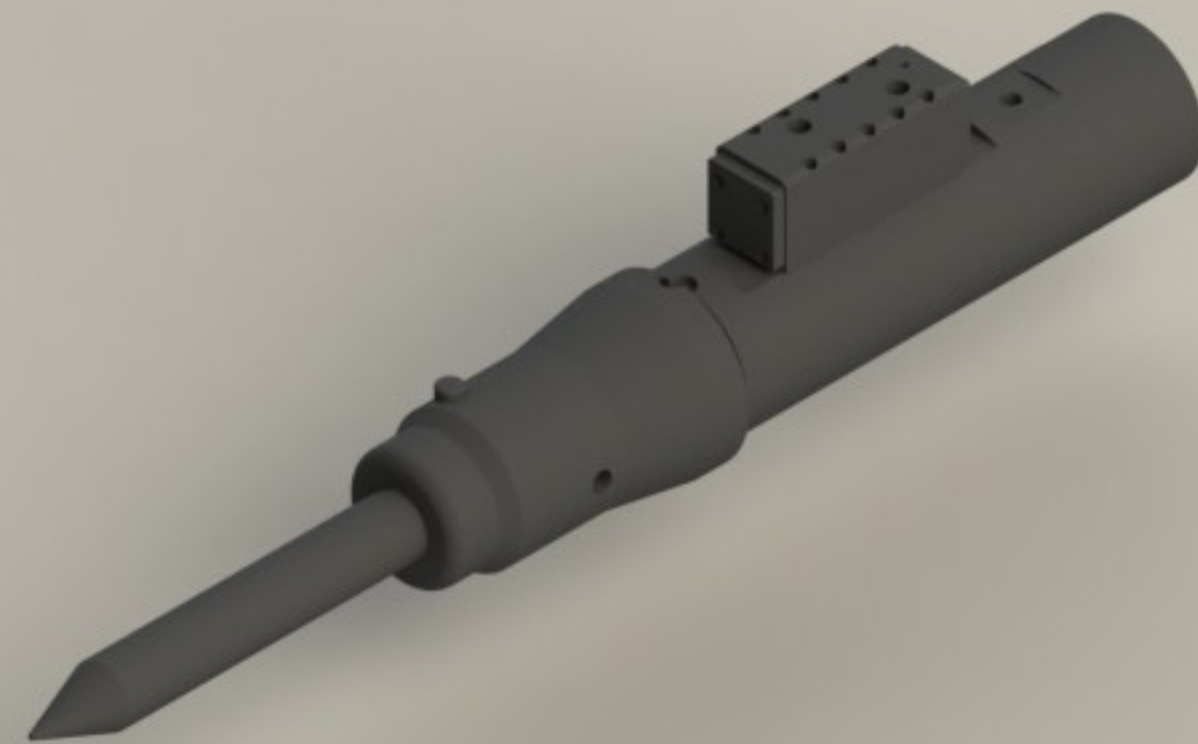

ARROWHEAD
R O C K D R I L L

R70
Hydraulic Hammer
Parts Manual

ARROWHEAD
ROCK DRILL

R70 PARTS LIST

Diagram Number	Part Number	Description	Quantity
1	1061301	Moil Point	1
2	1062102	Chuck Housing	1
3	1052311	Tool Retainer	1
4	1011104	Grease Nipple	1
5	1062106	Lower Cylinder Liner	1
6	1052101	Main Body	1
7	1061104	Piston	1
8	1051105	Upper Cylinder Liner	1
9	1051107	Disc Spring Washer	2
10	1051108	Spacer	1
11	1052103	Cylinder Head	1
12	1051201	Valve Housing	1
13	1051202	Valve Bottom Plate	1
14	1051203	Valve Top Plate	1
15	1051204	Valve Spool	1
16	1051205	Plunger	1
17	1011203	Valve Plate Bolts	8
18	1011201	Pressure Plug	1
19	1011113	Gas Valve Adaptor	1
20	1011105	Gas Valve Assembly	1
21	1052401	Seal Kit	1
22	1011304	Hose Adaptors	1
23	1011306	Hose Adaptors	1
24	1011216	Cylinder Head Bolt Assembly	8
25	1011204	Valve to Body Bolts	10
26	1011102	Inspection Port Plug	1
27	1011122	Dowel Pins	2
28	1011202	Chuck Retaining Bolt Assembly	1
29	1061302	Chisel	1
30	1061303	Blunt	1
31	1061304	1 Piece Post Driver	1
32	1061305	2 Piece Post Driver	1
33	1061306	Tarmac Cutter	1
34	1061307	Power Fist	1
35	1011302	Tool Retaining Rubber Doughnut	1
36	1052309	Hammer Box	1
37	1062313	Decal Set	1
38	1052310	Lower Buffer	1
39	1052315	Upper Buffer	1
40	1052312	Top Bracket	1
41	1011363	Top Bracket Bolt Assembly	6
42	1011322	Pressure Hose (Europe)	1
43	1011323	Pressure Hose (Europe)	1
44	1011330	Pressure Hose (Americas)	1
45	1011331	Pressure Hose (Americas)	1
46	1011112	Gas Valve Spring	1
47	1011111	Gas Valve Shuttle	1
48	1011110	Gas Valve Small O Ring	1
49	1011108	Gas Valve Large O Ring	2
50	1011109	Gas Valve Dowty Washer	1
51	1011107	Gas Valve Body	1
52	1011106	Gas Valve Dust Cap	1

ARROWHEAD
ROCK DRILL

ARROWHEAD R70 POWERCELL BREAKDOWN

ARROWHEAD
ROCK DRILL

ARROWHEAD R70 HAMMER BREAKDOWN

ARROWHEAD
ROCKDRILL

GAS VALVE ASSEMBLY PARTS BREAKDOWN