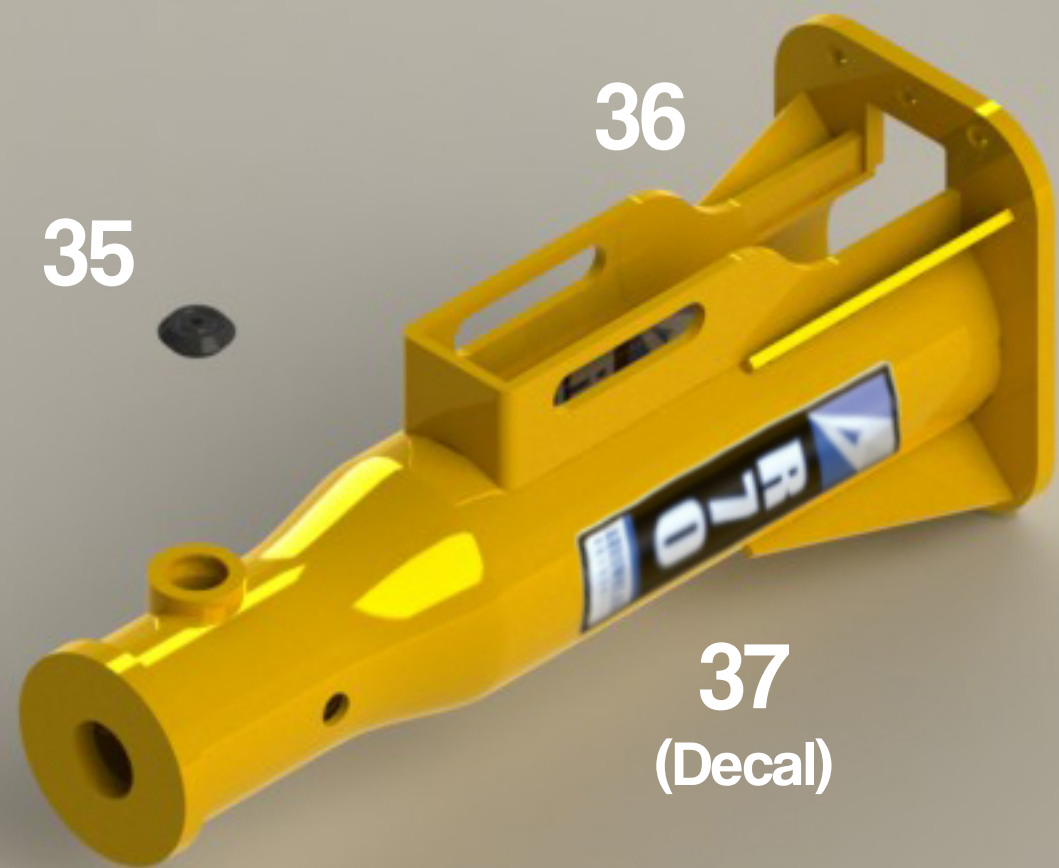

ARROWHEAD
R O C K D R I L L

R70
Hydraulic Hammer
Parts Manual

ARROWHEAD
ROCK DRILL

R70 PARTS LIST

Diagram Number	Part Number	Description	Quantity
1	1061301	Moil Point	1
2	1062102	Chuck Housing	1
3	1052311	Tool Retainer	1
4	1011104	Grease Nipple	1
5	1062106	Lower Cylinder Liner	1
6	1052101	Main Body	1
7	1061104	Piston	1
8	1051105	Upper Cylinder Liner	1
9	1051107	Disc Spring Washer	2
10	1051108	Spacer	1
11	1052103	Cylinder Head	1
12	1051201	Valve Housing	1
13	1051202	Valve Bottom Plate	1
14	1051203	Valve Top Plate	1
15	1051204	Valve Spool	1
16	1051205	Plunger	1
17	1011203	Valve Plate Bolts	8
18	1011201	Pressure Plug	1
19	1011113	Gas Valve Adaptor	1
20	1011105	Gas Valve Assembly	1
21	1052401	Seal Kit	1
22	1011304	Hose Adaptors	1
23	1011306	Hose Adaptors	1
24	1011216	Cylinder Head Bolt Assembly	8
25	1011204	Valve to Body Bolts	10
26	1011102	Inspection Port Plug	1
27	1011122	Dowel Pins	2
28	1011202	Chuck Retaining Bolt Assembly	1
29	1061302	Chisel	1
30	1061303	Blunt	1
31	1061304	1 Piece Post Driver	1
32	1061305	2 Piece Post Driver	1
33	1061306	Tarmac Cutter	1
34	1061307	Power Fist	1
35	1011302	Tool Retaining Rubber Doughnut	1
36	1052309	Hammer Box	1
37	1062313	Decal Set	1
38	1052310	Lower Buffer	1
39	1052315	Upper Buffer	1
40	1052312	Top Bracket	1
41	1011363	Top Bracket Bolt Assembly	6
42	1011322	Pressure Hose (Europe)	1
43	1011323	Pressure Hose (Europe)	1
44	1011330	Pressure Hose (Americas)	1
45	1011331	Pressure Hose (Americas)	1
46	1011112	Gas Valve Spring	1
47	1011111	Gas Valve Shuttle	1
48	1011110	Gas Valve Small O Ring	1
49	1011108	Gas Valve Large O Ring	2
50	1011109	Gas Valve Dowty Washer	1
51	1011107	Gas Valve Body	1
52	1011106	Gas Valve Dust Cap	1

ARROWHEAD
ROCK DRILL

ARROWHEAD R70 POWERCELL BREAKDOWN

ARROWHEAD
ROCK DRILL

ARROWHEAD R70 HAMMER BREAKDOWN

ARROWHEAD
ROCKDRILL

GAS VALVE ASSEMBLY PARTS BREAKDOWN