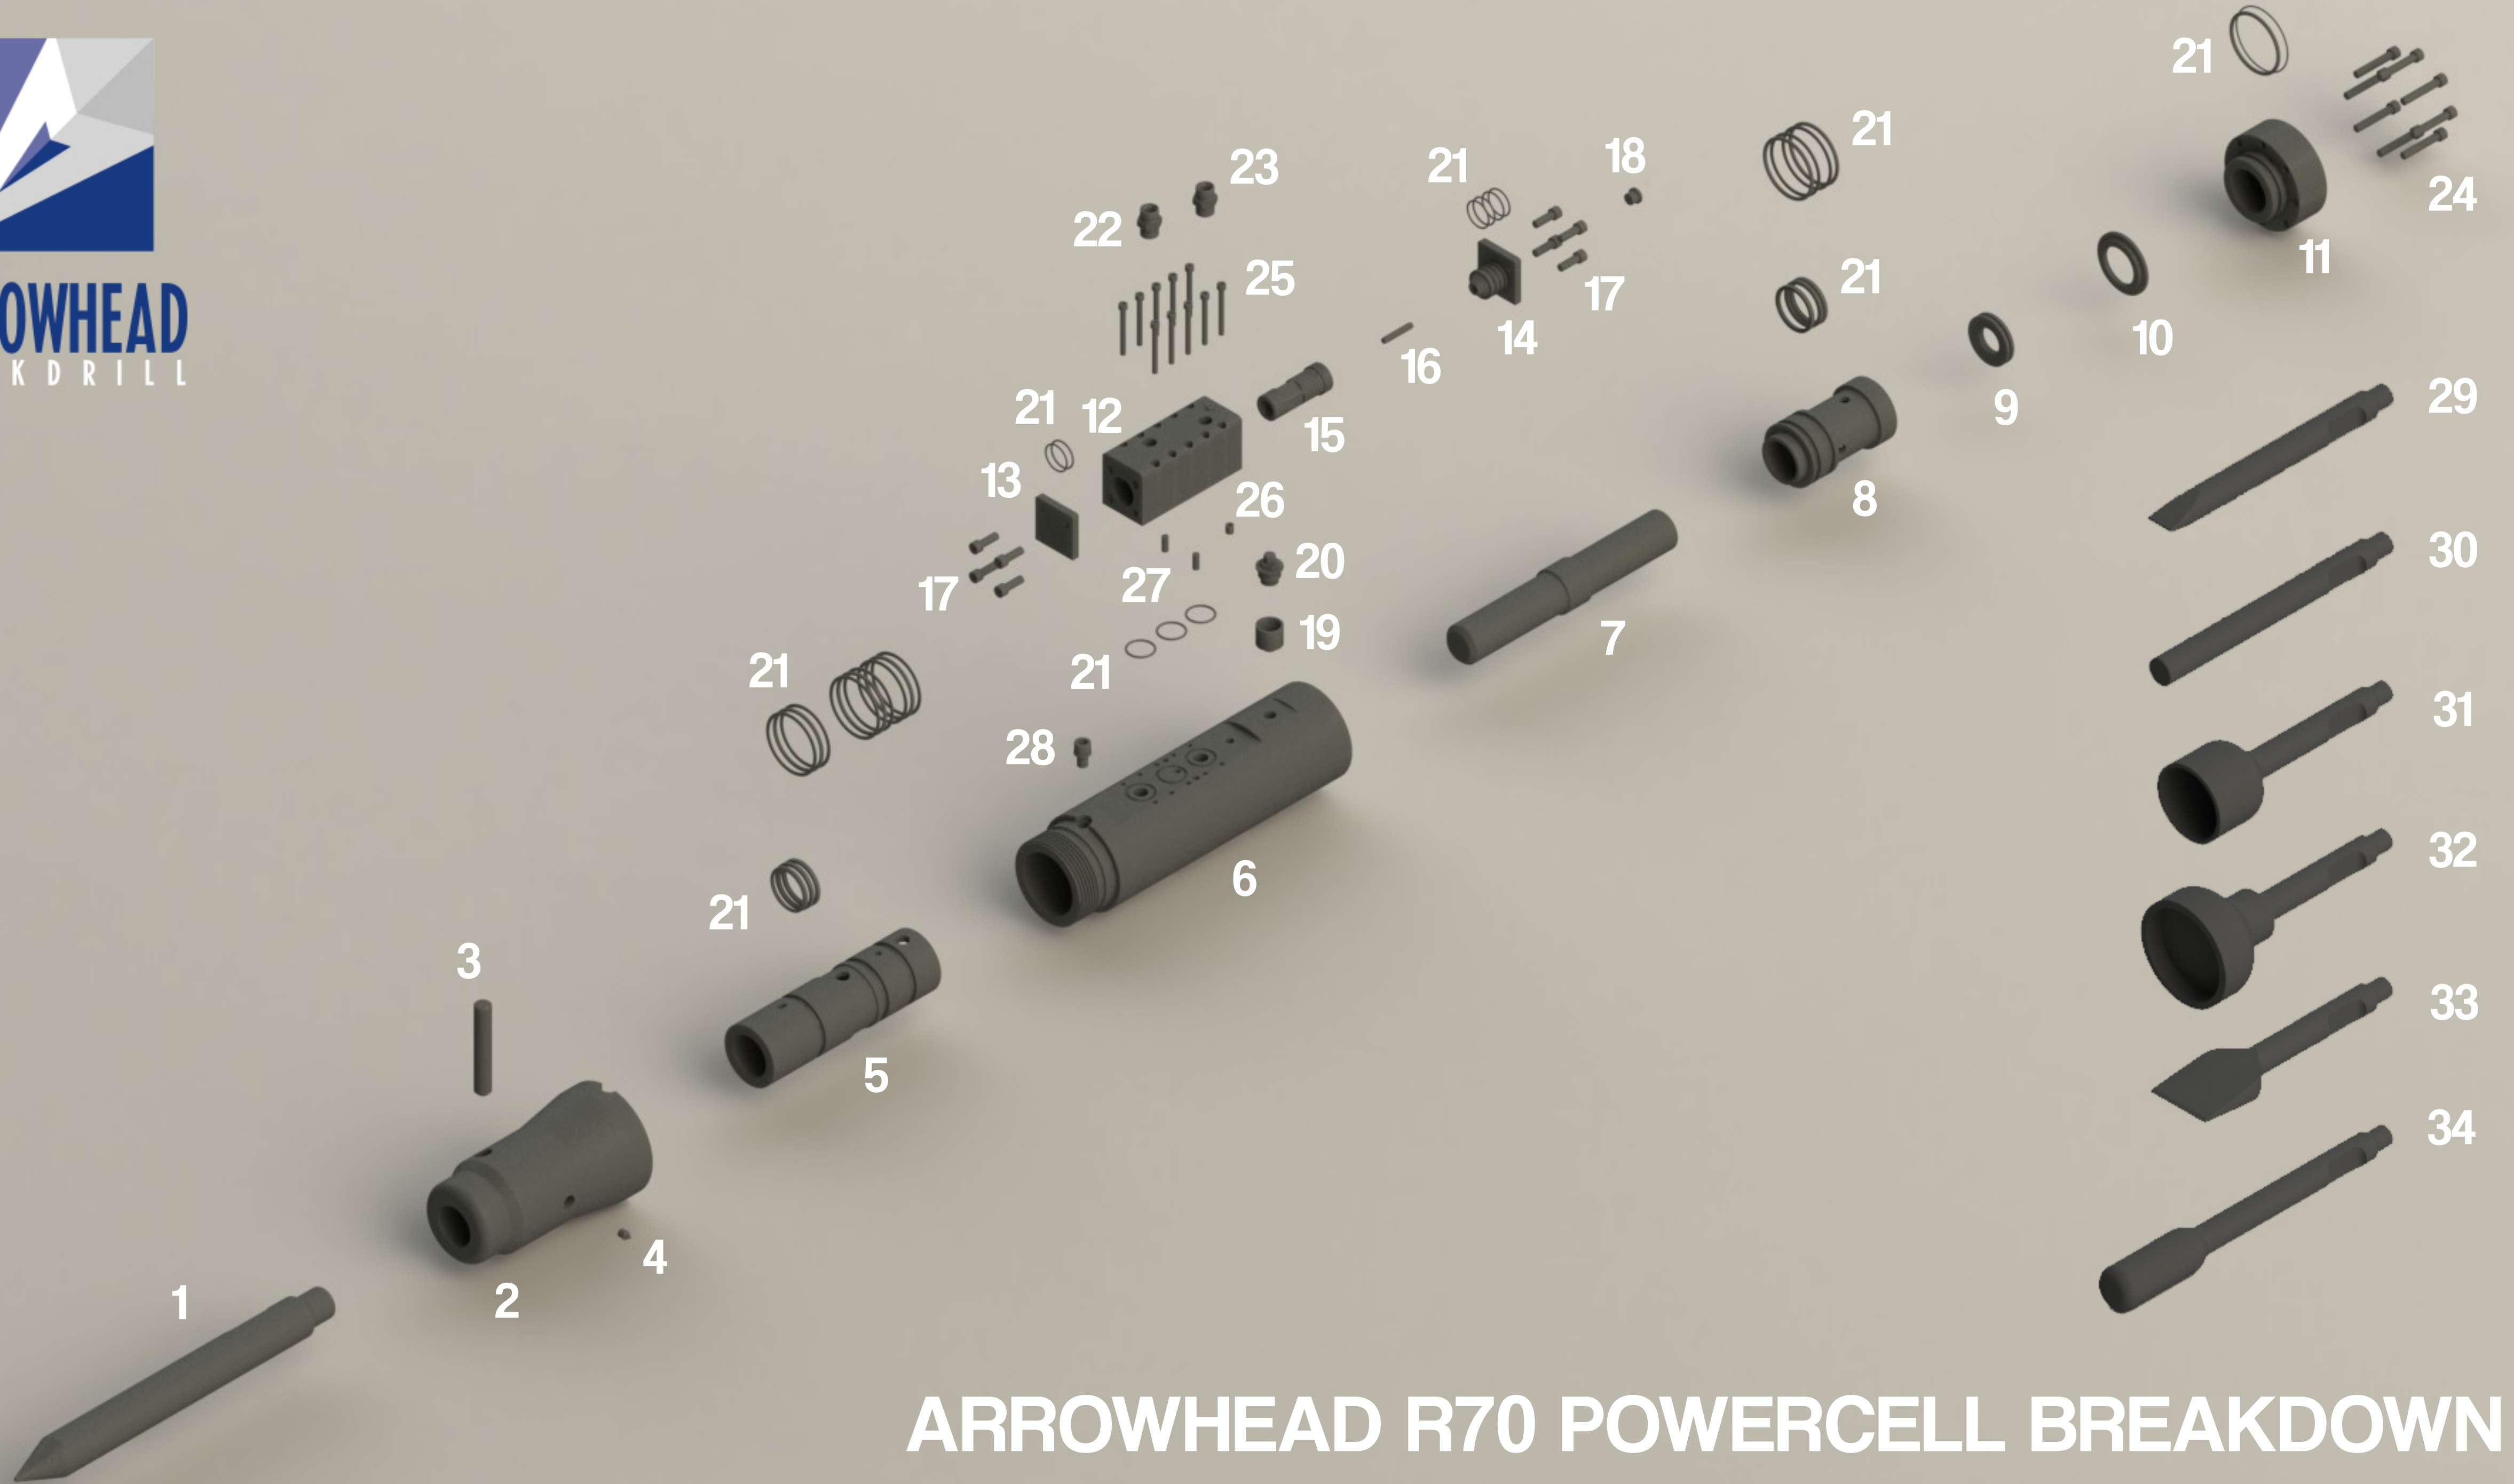

ARROWHEAD
R O C K D R I L L

R70
Hydraulic Hammer
Parts Manual

ARROWHEAD
ROCK DRILL

R70 PARTS LIST

Diagram Number	Part Number	Description	Quantity
1	1061301	Moil Point	1
2	1062102	Chuck Housing	1
3	1052311	Tool Retainer	1
4	1011104	Grease Nipple	1
5	1062106	Lower Cylinder Liner	1
6	1052101	Main Body	1
7	1061104	Piston	1
8	1051105	Upper Cylinder Liner	1
9	1051107	Disc Spring Washer	2
10	1051108	Spacer	1
11	1052103	Cylinder Head	1
12	1051201	Valve Housing	1
13	1051202	Valve Bottom Plate	1
14	1051203	Valve Top Plate	1
15	1051204	Valve Spool	1
16	1051205	Plunger	1
17	1011203	Valve Plate Bolts	8
18	1011201	Pressure Plug	1
19	1011113	Gas Valve Adaptor	1
20	1011105	Gas Valve Assembly	1
21	1052401	Seal Kit	1
22	1011304	Hose Adaptors	1
23	1011306	Hose Adaptors	1
24	1011216	Cylinder Head Bolt Assembly	8
25	1011204	Valve to Body Bolts	10
26	1011102	Inspection Port Plug	1
27	1011122	Dowel Pins	2
28	1011202	Chuck Retaining Bolt Assembly	1
29	1061302	Chisel	1
30	1061303	Blunt	1
31	1061304	1 Piece Post Driver	1
32	1061305	2 Piece Post Driver	1
33	1061306	Tarmac Cutter	1
34	1061307	Power Fist	1
35	1011302	Tool Retaining Rubber Doughnut	1
36	1052309	Hammer Box	1
37	1062313	Decal Set	1
38	1052310	Lower Buffer	1
39	1052315	Upper Buffer	1
40	1052312	Top Bracket	1
41	1011363	Top Bracket Bolt Assembly	6
42	1011322	Pressure Hose (Europe)	1
43	1011323	Pressure Hose (Europe)	1
44	1011330	Pressure Hose (Americas)	1
45	1011331	Pressure Hose (Americas)	1
46	1011112	Gas Valve Spring	1
47	1011111	Gas Valve Shuttle	1
48	1011110	Gas Valve Small O Ring	1
49	1011108	Gas Valve Large O Ring	2
50	1011109	Gas Valve Dowty Washer	1
51	1011107	Gas Valve Body	1
52	1011106	Gas Valve Dust Cap	1

ARROWHEAD
ROCK DRILL

ARROWHEAD R70 POWERCELL BREAKDOWN

ARROWHEAD
ROCK DRILL

ARROWHEAD R70 HAMMER BREAKDOWN

ARROWHEAD
ROCKDRILL

GAS VALVE ASSEMBLY PARTS BREAKDOWN