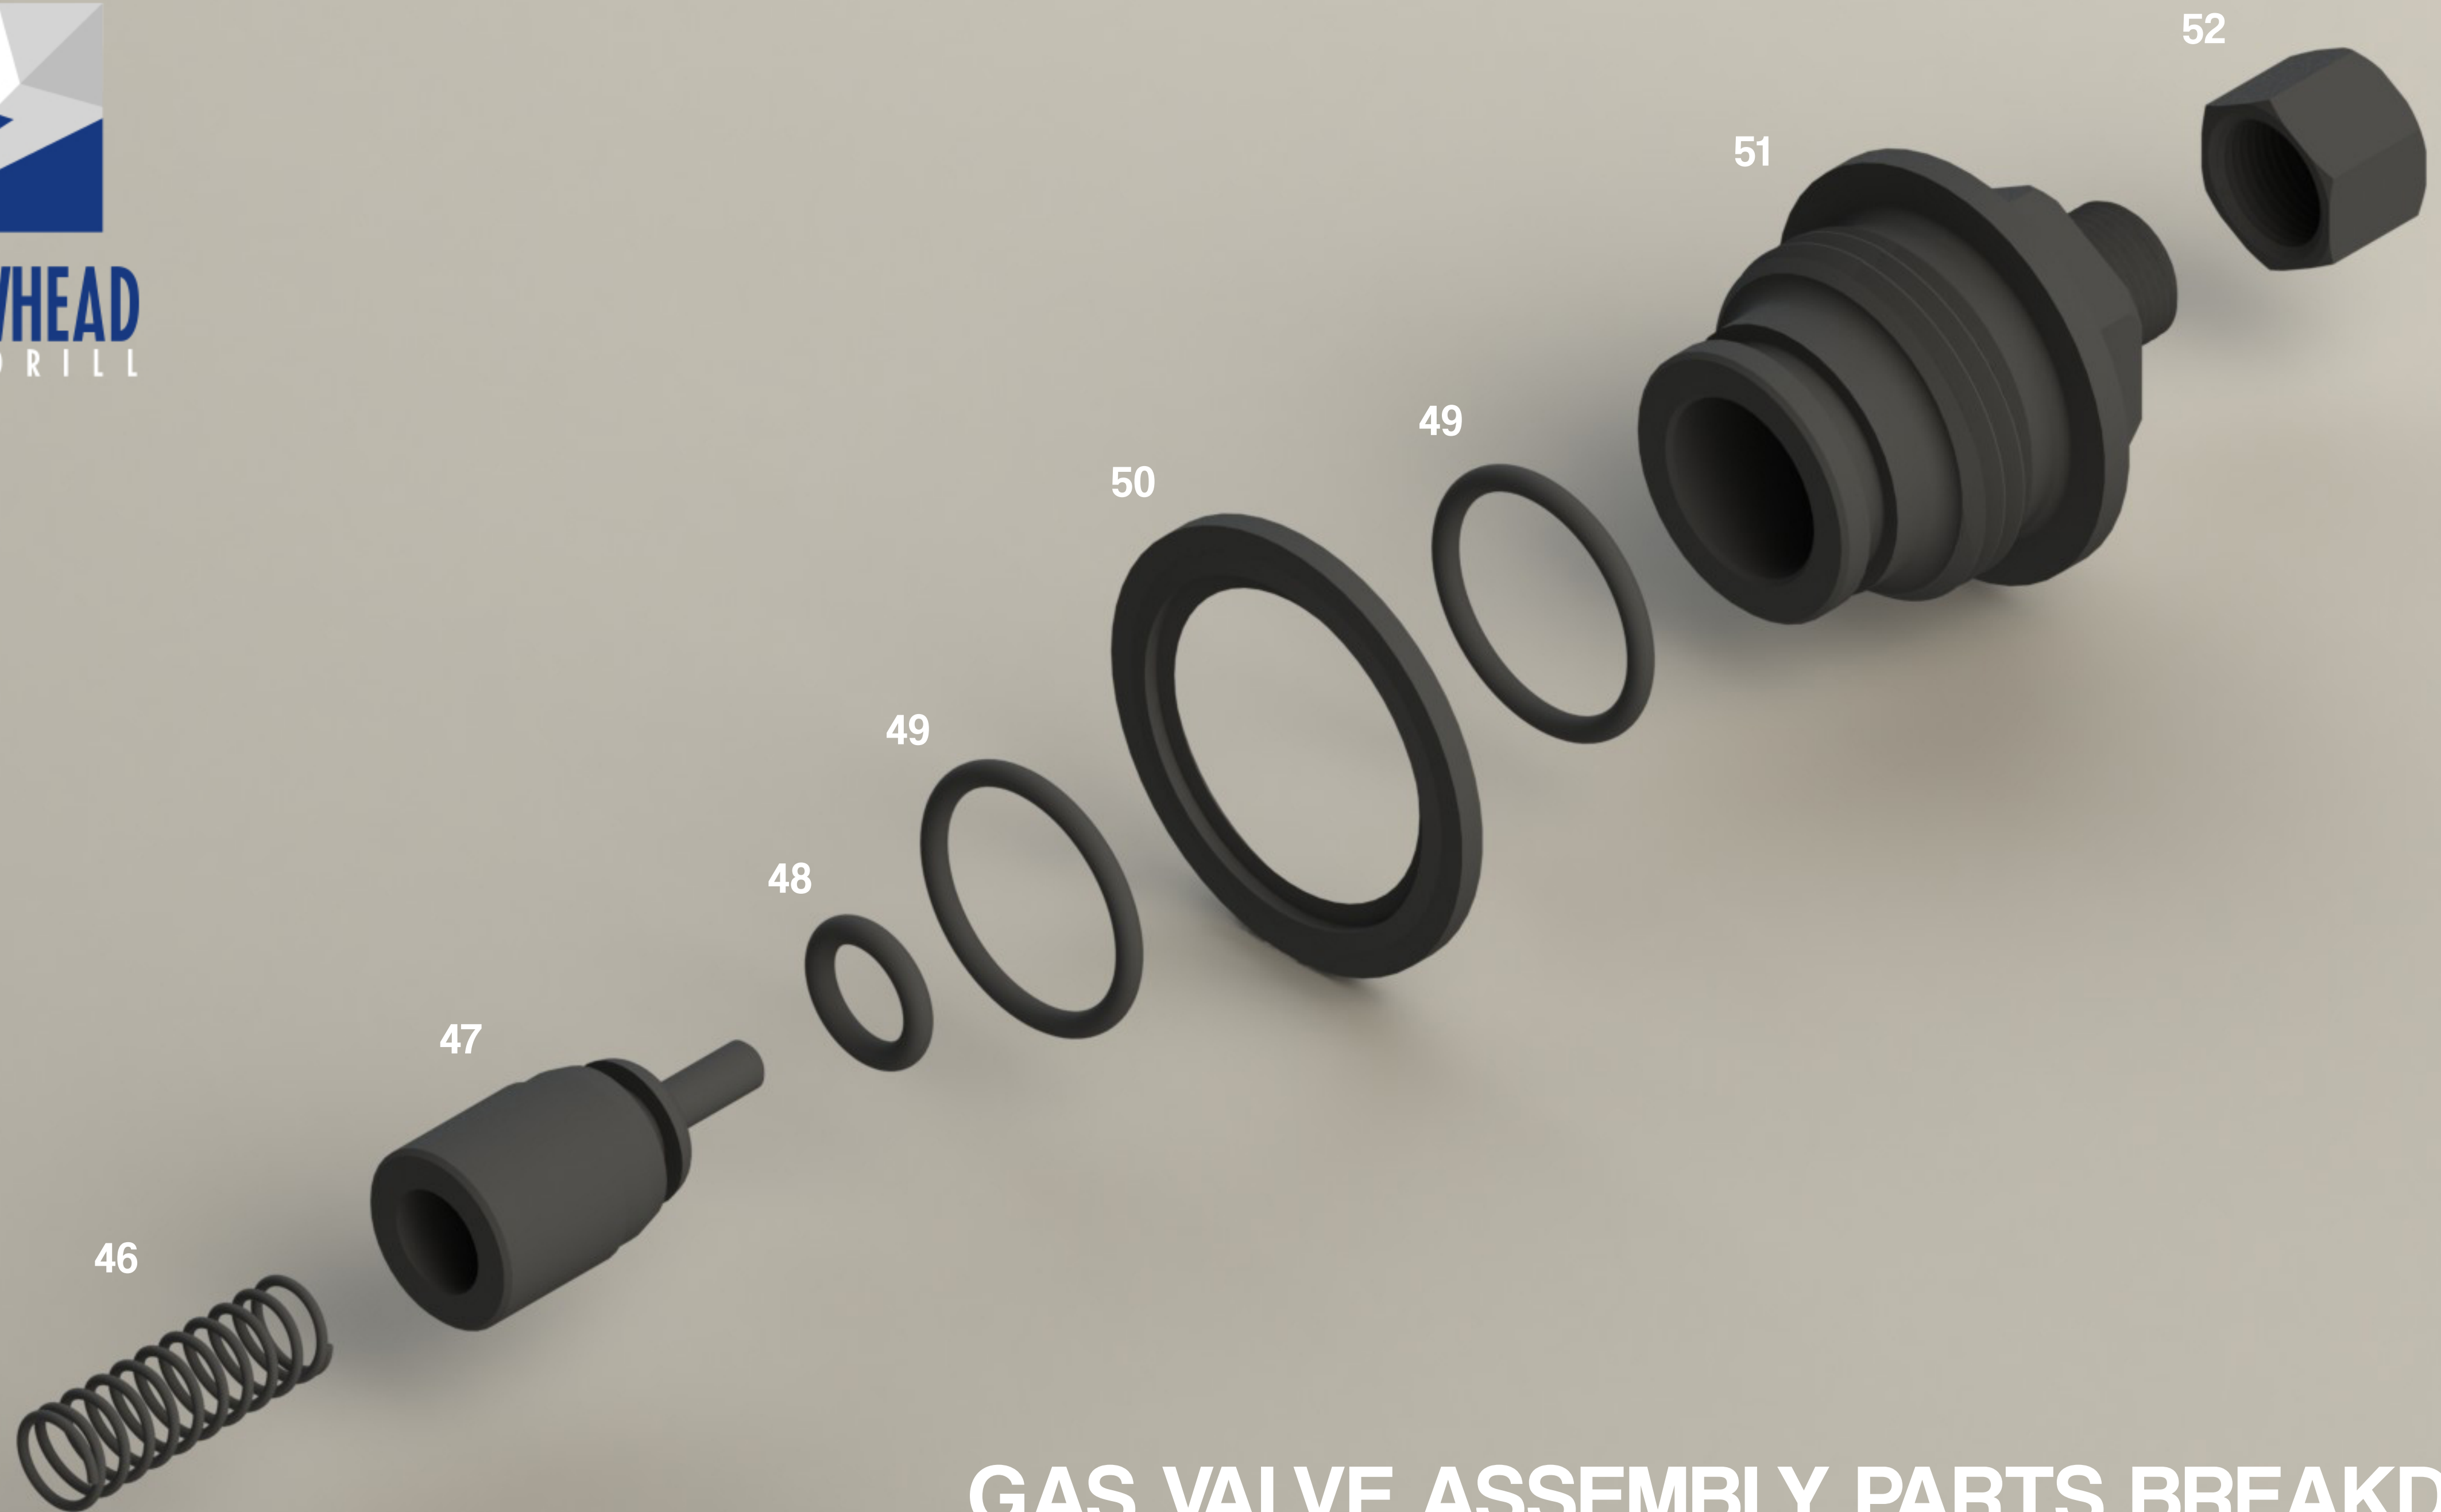

ARROWHEAD
R O C K D R I L L

R70
Hydraulic Hammer
Parts Manual

ARROWHEAD
ROCK DRILL

R70 PARTS LIST

Diagram Number	Part Number	Description	Quantity
1	1061301	Moil Point	1
2	1062102	Chuck Housing	1
3	1052311	Tool Retainer	1
4	1011104	Grease Nipple	1
5	1062106	Lower Cylinder Liner	1
6	1052101	Main Body	1
7	1061104	Piston	1
8	1051105	Upper Cylinder Liner	1
9	1051107	Disc Spring Washer	2
10	1051108	Spacer	1
11	1052103	Cylinder Head	1
12	1051201	Valve Housing	1
13	1051202	Valve Bottom Plate	1
14	1051203	Valve Top Plate	1
15	1051204	Valve Spool	1
16	1051205	Plunger	1
17	1011203	Valve Plate Bolts	8
18	1011201	Pressure Plug	1
19	1011113	Gas Valve Adaptor	1
20	1011105	Gas Valve Assembly	1
21	1052401	Seal Kit	1
22	1011304	Hose Adaptors	1
23	1011306	Hose Adaptors	1
24	1011216	Cylinder Head Bolt Assembly	8
25	1011204	Valve to Body Bolts	10
26	1011102	Inspection Port Plug	1
27	1011122	Dowel Pins	2
28	1011202	Chuck Retaining Bolt Assembly	1
29	1061302	Chisel	1
30	1061303	Blunt	1
31	1061304	1 Piece Post Driver	1
32	1061305	2 Piece Post Driver	1
33	1061306	Tarmac Cutter	1
34	1061307	Power Fist	1
35	1011302	Tool Retaining Rubber Doughnut	1
36	1052309	Hammer Box	1
37	1062313	Decal Set	1
38	1052310	Lower Buffer	1
39	1052315	Upper Buffer	1
40	1052312	Top Bracket	1
41	1011363	Top Bracket Bolt Assembly	6
42	1011322	Pressure Hose (Europe)	1
43	1011323	Pressure Hose (Europe)	1
44	1011330	Pressure Hose (Americas)	1
45	1011331	Pressure Hose (Americas)	1
46	1011112	Gas Valve Spring	1
47	1011111	Gas Valve Shuttle	1
48	1011110	Gas Valve Small O Ring	1
49	1011108	Gas Valve Large O Ring	2
50	1011109	Gas Valve Dowty Washer	1
51	1011107	Gas Valve Body	1
52	1011106	Gas Valve Dust Cap	1

ARROWHEAD
ROCK DRILL

ARROWHEAD R70 POWERCELL BREAKDOWN

ARROWHEAD
ROCK DRILL

ARROWHEAD R70 HAMMER BREAKDOWN

ARROWHEAD
ROCKDRILL

GAS VALVE ASSEMBLY PARTS BREAKDOWN